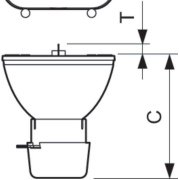

## Dimensional drawing

Product	D (max)	O	C (max)
MSD Platinum 19 R LL 1CT/8	58.5 mm	72 mm	
MSD Platinum 19 R LL UNP/24	58.5 mm	72 mm	
MSD Platinum 20 R 1CT/8	58.5 mm	1.2 mm	72 mm
MSD Platinum 20 R UNP/24	58.5 mm	1.2 mm	72 mm
MSD Platinum 20 RB 1CT/8	58.5 mm	1.2 mm	72 mm
MSD Platinum 20 RB UNP/24	58.5 mm	1.2 mm	72 mm
MSD Platinum 500S Flex UNP/24	54.5 mm	1.4 mm	72 mm
MSD Silver 420W LL/24	58.5 mm	1 mm	70 mm
MSD Silver 460W UNP/24	58.5 mm	1.3 mm	72 mm
MSD Silver 480W LL 1CT/8	58.5 mm	1.2 mm	72 mm
MSD Silver 480W LL UNP/24	58.5 mm	1.2 mm	72 mm
MSD Silver 480W/2 LL UNP/24	58.5 mm	1.2 mm	72 mm

## Dimensional drawing

Product	D (max)	O	C (max)
MSD Platinum 21 R 1CT/8	54.5 mm	1.2 mm	60 mm
MSD Platinum 21 R UNP/24	54.5 mm	1.2 mm	60 mm
MSD Platinum 25 R 1CT/8	54.5 mm	1.4 mm	60 mm
MSD Platinum 25 R UNP/24	54.5 mm	1.4 mm	60 mm
MSD Platinum 400L Flex 1CT/8	54.5 mm	1.2 mm	60 mm
MSD Platinum 400L Flex UNP/24	54.5 mm	1.2 mm	60 mm
MSD Platinum 500L Flex 1CT/8	54.5 mm	1.4 mm	60 mm
MSD Platinum 500L Flex UNP/24	54.5 mm	1.4 mm	60 mm