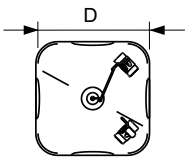

MSD Platinum (Touring/Stage)

Dimensional drawing

Product	D (max)	O	C (max)
MSD Platinum 21 R 1CT/8	54.5 mm	1.2 mm	60 mm
MSD Platinum 21 R UNP/24	54.5 mm	1.2 mm	60 mm
MSD Platinum 25 R 1CT/8	54.5 mm	1.4 mm	60 mm
MSD Platinum 25 R UNP/24	54.5 mm	1.4 mm	60 mm
MSD Platinum 400L Flex 1CT/8	54.5 mm	1.2 mm	60 mm
MSD Platinum 400L Flex UNP/24	54.5 mm	1.2 mm	60 mm
MSD Platinum 500L Flex 1CT/8	54.5 mm	1.4 mm	60 mm
MSD Platinum 500L Flex UNP/24	54.5 mm	1.4 mm	60 mm

Product	D (max)	O	C (max)	T
MSD Platinum 200 Flex 1CT/8	56.5 mm	0.8 mm	60 mm	7 mm
MSD Platinum 200 Flex UNP/24	56.5 mm	0.8 mm	60 mm	7 mm

Product	D (max)	T (max)	O	C (max)
MSD Platinum 12 R LL 1CT/8	51.5 mm	6.8 mm	0.95 mm	57.1 mm
MSD Platinum 12 R LL UNP/24	51.5 mm	6.8 mm	0.95 mm	57.1 mm
MSD Platinum 14 R 1CT/8	51.5 mm	6.8 mm	0.95 mm	57.1 mm
MSD Platinum 14 R UNP/24	51.5 mm	6.8 mm	0.95 mm	57.1 mm
MSD Platinum 5 R 1CT/8	51.4 mm	6.8 mm	1.0 mm	57.1 mm
MSD Platinum 5 R UNP/24	51.4 mm	6.8 mm	1.0 mm	57.1 mm

Product	D (max)	O	C (max)
MSD Platinum 15 R 1CT/8	58.5 mm	1.3 mm	66.4 mm
MSD Platinum 15 R UNP/24	58.5 mm	1.3 mm	66.4 mm
MSD Platinum 16 R 1CT/8	58.5 mm	1.3 mm	66.4 mm
MSD Platinum 16 R UNP/24	58.5 mm	1.3 mm	66.4 mm
MSD Platinum 300S Flex 1CT/8	58.5 mm	1.0 mm	66.4 mm
MSD Platinum 300S Flex UNP/24	58.5 mm	1.0 mm	66.4 mm
MSD Silver 330W UNP/24	56.5 mm	1.3 mm	62.6 mm
MSD Silver 350W UNP/24	58.5 mm	1.3 mm	66.4 mm