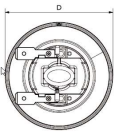

## Dimensional drawing

Product	D (max)	O	C (max)
MSD Platinum 19 R LL 1CT/8	58.5 mm	72 mm	
MSD Platinum 19 R LL UNP/24	58.5 mm	72 mm	
MSD Platinum 20 R 1CT/8	58.5 mm	1.2 mm	72 mm
MSD Platinum 20 R UNP/24	58.5 mm	1.2 mm	72 mm
MSD Platinum 20 RB 1CT/8	58.5 mm	1.2 mm	72 mm
MSD Platinum 20 RB UNP/24	58.5 mm	1.2 mm	72 mm
MSD Platinum 500S Flex UNP/24	54.5 mm	1.4 mm	72 mm
MSD Silver 420W LL/24	58.5 mm	1 mm	70 mm
MSD Silver 460W UNP/24	58.5 mm	1.3 mm	72 mm
MSD Silver 480W LL 1CT/8	58.5 mm	1.2 mm	72 mm
MSD Silver 480W LL UNP/24	58.5 mm	1.2 mm	72 mm
MSD Silver 480W/2 LL UNP/24	58.5 mm	1.2 mm	72 mm

## Dimensional drawing

Product	D (max)	O	C (max)
MSD Platinum 21 R 1CT/8	54.5 mm	1.2 mm	60 mm
MSD Platinum 21 R UNP/24	54.5 mm	1.2 mm	60 mm
MSD Platinum 25 R 1CT/8	54.5 mm	1.4 mm	60 mm
MSD Platinum 25 R UNP/24	54.5 mm	1.4 mm	60 mm
MSD Platinum 400L Flex 1CT/8	54.5 mm	1.2 mm	60 mm
MSD Platinum 400L Flex UNP/24	54.5 mm	1.2 mm	60 mm
MSD Platinum 500L Flex 1CT/8	54.5 mm	1.4 mm	60 mm
MSD Platinum 500L Flex UNP/24	54.5 mm	1.4 mm	60 mm