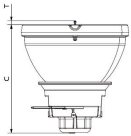

MSD Platinum (Touring/Stage)

Dimensional drawing

Product	D (max)	O	C (max)
MSD Platinum 21 R 1CT/8	54.5 mm	1.2 mm	60 mm
MSD Platinum 21 R UNP/24	54.5 mm	1.2 mm	60 mm
MSD Platinum 25 R 1CT/8	54.5 mm	1.4 mm	60 mm
MSD Platinum 25 R UNP/24	54.5 mm	1.4 mm	60 mm
MSD Platinum 400L Flex 1CT/8	54.5 mm	1.2 mm	60 mm
MSD Platinum 400L Flex UNP/24	54.5 mm	1.2 mm	60 mm
MSD Platinum 500L Flex 1CT/8	54.5 mm	1.4 mm	60 mm
MSD Platinum 500L Flex UNP/24	54.5 mm	1.4 mm	60 mm

Product	D (max)	O	C (max)	T
MSD Platinum 200 Flex 1CT/8	56.5 mm	0.8 mm	60 mm	7 mm
MSD Platinum 200 Flex UNP/24	56.5 mm	0.8 mm	60 mm	7 mm

Product	D (max)	T (max)	O	C (max)
MSD Platinum 12 R LL 1CT/8	51.5 mm	6.8 mm	0.95 mm	57.1 mm
MSD Platinum 12 R LL UNP/24	51.5 mm	6.8 mm	0.95 mm	57.1 mm
MSD Platinum 14 R 1CT/8	51.5 mm	6.8 mm	0.95 mm	57.1 mm
MSD Platinum 14 R UNP/24	51.5 mm	6.8 mm	0.95 mm	57.1 mm
MSD Platinum 5 R 1CT/8	51.4 mm	6.8 mm	1.0 mm	57.1 mm
MSD Platinum 5 R UNP/24	51.4 mm	6.8 mm	1.0 mm	57.1 mm

Product	D (max)	O	C (max)
MSD Platinum 15 R 1CT/8	58.5 mm	1.3 mm	66.4 mm
MSD Platinum 15 R UNP/24	58.5 mm	1.3 mm	66.4 mm
MSD Platinum 16 R 1CT/8	58.5 mm	1.3 mm	66.4 mm
MSD Platinum 16 R UNP/24	58.5 mm	1.3 mm	66.4 mm
MSD Platinum 300S Flex 1CT/8	58.5 mm	1.0 mm	66.4 mm
MSD Platinum 300S Flex UNP/24	58.5 mm	1.0 mm	66.4 mm
MSD Silver 330W UNP/24	56.5 mm	1.3 mm	62.6 mm
MSD Silver 350W UNP/24	58.5 mm	1.3 mm	66.4 mm