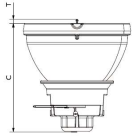

## Dimensional drawing

Product	D (max)	O	C (max)
MSD Platinum 19 R LL 1CT/8	58.5 mm	72 mm	
MSD Platinum 19 R LL UNP/24	58.5 mm	72 mm	
MSD Platinum 20 R 1CT/8	58.5 mm	1.2 mm	72 mm
MSD Platinum 20 R UNP/24	58.5 mm	1.2 mm	72 mm
MSD Platinum 20 RB 1CT/8	58.5 mm	1.2 mm	72 mm
MSD Platinum 20 RB UNP/24	58.5 mm	1.2 mm	72 mm
MSD Platinum 500S Flex UNP/24	54.5 mm	1.4 mm	72 mm
MSD Silver 420W LL/24	58.5 mm	1 mm	70 mm
MSD Silver 460W UNP/24	58.5 mm	1.3 mm	72 mm
MSD Silver 480W LL 1CT/8	58.5 mm	1.2 mm	72 mm
MSD Silver 480W LL UNP/24	58.5 mm	1.2 mm	72 mm
MSD Silver 480W/2 LL UNP/24	58.5 mm	1.2 mm	72 mm

Product	D (max)	O	C (max)
MSD Platinum 21 R 1CT/8	54.5 mm	1.2 mm	60 mm
MSD Platinum 21 R UNP/24	54.5 mm	1.2 mm	60 mm
MSD Platinum 25 R 1CT/8	54.5 mm	1.4 mm	60 mm
MSD Platinum 25 R UNP/24	54.5 mm	1.4 mm	60 mm
MSD Platinum 400L Flex 1CT/8	54.5 mm	1.2 mm	60 mm
MSD Platinum 400L Flex UNP/24	54.5 mm	1.2 mm	60 mm
MSD Platinum 500L Flex 1CT/8	54.5 mm	1.4 mm	60 mm
MSD Platinum 500L Flex UNP/24	54.5 mm	1.4 mm	60 mm

## Dimensional drawing

Product	D (max)	O	C (max)	T
MSD Platinum 200 Flex 1CT/8	56.5 mm	0.8 mm	60 mm	7 mm
MSD Platinum 200 Flex UNP/24	56.5 mm	0.8 mm	60 mm	7 mm

Product	D (max)	T (max)	O	C (max)
MSD Platinum 12 R LL 1CT/8	51.5 mm	6.8 mm	0.95 mm	57.1 mm
MSD Platinum 12 R LL UNP/24	51.5 mm	6.8 mm	0.95 mm	57.1 mm
MSD Platinum 14 R 1CT/8	51.5 mm	6.8 mm	0.95 mm	57.1 mm
MSD Platinum 14 R UNP/24	51.5 mm	6.8 mm	0.95 mm	57.1 mm
MSD Platinum 5 R 1CT/8	51.4 mm	6.8 mm	1.0 mm	57.1 mm
MSD Platinum 5 R UNP/24	51.4 mm	6.8 mm	1.0 mm	57.1 mm