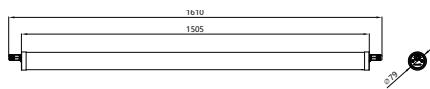

GreenPerform Waterproof Tubular G2

Application

- Food Processing
- Parking Garages
- Manufacturing
- Poultry or farms

Warnings and Safety

- UV radiation will damage the material over time resulting in loss of waterproof sealing and IP rating.
- Do not install the luminaire in locations where it will be exposed to direct sunlight.

Dimensional drawing

Light Technical

Correlated Color Temperature (Nom)	4000 K
Color rendering index (CRI)	80
Luminous Efficacy (rated) (Nom)	161 lm/W

Operating and Electrical

Protection class IEC	Safety class I
Input Voltage	220-240 V
Line Frequency	50 or 60 Hz

Mechanical and Housing

Housing Color	White RAL 9003

Approval and Application

Ambient temperature range	-20 to +40 °C

Initial Performance (IEC Compliant)

Luminous flux tolerance	+/-10%

Light Technical

Order Code	Full Product Name	Luminous Flux
911401834388	WT238C G2 LED50S/840 PSU L1200 TW GM	5,000 lm
911401834588	WT228C G2 LED50S/840 PSU L1200 TW	5,000 lm
911401834788	WT238C G2 LED50S/840 PSD L1200 TW GC	5,000 lm
911401834988	WT238C G2 LED50S/840 PSD L1200 TW GM	5,000 lm
911401835188	WT228C G2 LED50S/840 PSD L1200 TW	5,000 lm
911401835388	WT238C G2 LED50S/840 PSU L1200 TW GC	5,000 lm
911401834288	WT238C G2 LED70S/840 PSU L1500 TW GC	7,000 lm
911401834488	WT238C G2 LED70S/840 PSU L1500 TW GM	7,000 lm
911401834688	WT228C G2 LED70S/840 PSU L1500 TW	7,000 lm
911401834888	WT238C G2 LED70S/840 PSD L1500 TW GC	7,000 lm
911401835088	WT238C G2 LED70S/840 PSD L1500 TW GM	7,000 lm
911401835288	WT228C G2 LED70S/840 PSD L1500 TW	7,000 lm

Operating and Electrical

Order Code	Full Product Name	Power Consumption
911401834388	WT238C G2 LED50S/840 PSU L1200 TW GM	31 W
911401834588	WT228C G2 LED50S/840 PSU L1200 TW	31 W
911401834788	WT238C G2 LED50S/840 PSD L1200 TW GC	31 W
911401834988	WT238C G2 LED50S/840 PSD L1200 TW GM	31 W
911401835188	WT228C G2 LED50S/840 PSD L1200 TW	31 W

Order Code	Full Product Name	Power Consumption
911401835388	WT238C G2 LED50S/840 PSU L1200 TW GC	31 W
911401834288	WT238C G2 LED70S/840 PSU L1500 TW GC	43.5 W
911401834488	WT238C G2 LED70S/840 PSU L1500 TW GM	43.5 W
911401834688	WT228C G2 LED70S/840 PSU L1500 TW	43.5 W
911401834888	WT238C G2 LED70S/840 PSD L1500 TW GC	43.5 W