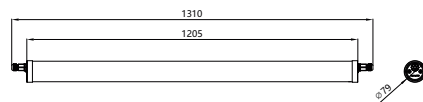

GreenPerform Waterproof Tubular G2

Application

- Food Processing
- Parking Garages
- Manufacturing
- Poultry or farms

Warnings and Safety

- UV radiation will damage the material over time resulting in loss of waterproof sealing and IP rating.
- Do not install the luminaire in locations where it will be exposed to direct sunlight.

Dimensional drawing

Light Technical

Correlated Color Temperature (Nom)	4000 K
Color rendering index (CRI)	80
Luminous Efficacy (rated) (Nom)	161 lm/W

Operating and Electrical

Protection class IEC	Safety class I
Input Voltage	220-240 V
Line Frequency	50 or 60 Hz

Mechanical and Housing

Housing Color	White RAL 9003

Approval and Application

Ambient temperature range	-20 to +40 °C

Initial Performance (IEC Compliant)

Luminous flux tolerance	+/-10%

Light Technical

Order Code	Full Product Name	Luminous Flux
911401834388	WT238C G2 LED50S/840 PSU L1200 TW GM	5,000 lm
911401834588	WT228C G2 LED50S/840 PSU L1200 TW	5,000 lm
911401834788	WT238C G2 LED50S/840 PSD L1200 TW GC	5,000 lm
911401834988	WT238C G2 LED50S/840 PSD L1200 TW GM	5,000 lm
911401835188	WT228C G2 LED50S/840 PSD L1200 TW	5,000 lm
911401835388	WT238C G2 LED50S/840 PSU L1200 TW GC	5,000 lm
911401834288	WT238C G2 LED70S/840 PSU L1500 TW GC	7,000 lm
911401834488	WT238C G2 LED70S/840 PSU L1500 TW GM	7,000 lm
911401834688	WT228C G2 LED70S/840 PSU L1500 TW	7,000 lm
911401834888	WT238C G2 LED70S/840 PSD L1500 TW GC	7,000 lm
911401835088	WT238C G2 LED70S/840 PSD L1500 TW GM	7,000 lm
911401835288	WT228C G2 LED70S/840 PSD L1500 TW	7,000 lm

Operating and Electrical

Order Code	Full Product Name	Power Consumption
911401834388	WT238C G2 LED50S/840 PSU L1200 TW GM	31 W
911401834588	WT228C G2 LED50S/840 PSU L1200 TW	31 W
911401834788	WT238C G2 LED50S/840 PSD L1200 TW GC	31 W
911401834988	WT238C G2 LED50S/840 PSD L1200 TW GM	31 W
911401835188	WT228C G2 LED50S/840 PSD L1200 TW	31 W

Order Code	Full Product Name	Power Consumption
911401835388	WT238C G2 LED50S/840 PSU L1200 TW GC	31 W
911401834288	WT238C G2 LED70S/840 PSU L1500 TW GC	43.5 W
911401834488	WT238C G2 LED70S/840 PSU L1500 TW GM	43.5 W
911401834688	WT228C G2 LED70S/840 PSU L1500 TW	43.5 W
911401834888	WT238C G2 LED70S/840 PSD L1500 TW GC	43.5 W