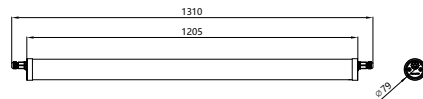

GreenPerform Waterproof Tubular G2

Application

- Food Processing
- Parking Garages
- Manufacturing
- Poultry or farms

Warnings and Safety

- UV radiation will damage the material over time resulting in loss of waterproof sealing and IP rating.
- Do not install the luminaire in locations where it will be exposed to direct sunlight.

Versions

RTP-OF-GreenPerform-
Waterproof-Tubular-G2

Dimensional drawing