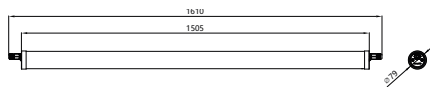

Versions

RTP-OF-GreenPerform-
Waterproof-Tubular-G2

RTP-OF-GreenPerform-
Waterproof-Tubular-G2

Dimensional drawing

GreenPerform Waterproof Tubular G2

Light Technical

Correlated Color Temperature (Nom)	4000 K
Color rendering index (CRI)	80
Luminous Efficacy (rated) (Nom)	161 lm/W