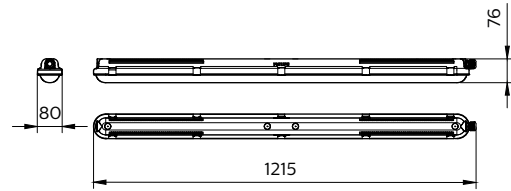

Luminaire efficacy	Up to 181lm/W
Correlated color temperature - CCT	4000K 6500K
Color Rendering index - CRI	81
Risk Group	RG0
Optical cover/lens material	PC
Optical cover/lens finish	Opal Clear
Protection Class IEC61140	Class I
Mechanical impact protection	IK08
Ingress protection	IP66
Driver replaceable	Yes
Overall height	76mm
Overall length	665mm 1215mm 1515mm
Overall width	80mm
Installation	Suspension Surface

Versions

GreenPerform Waterproof EcoSet

RTP-OF-GreenPerform-Waterproof-G3-WT198C

GreenPerform Waterproof G3

Dimensional drawing

Type	Dimension (mm)							Nr. Of Clips
	A	B	C	D	E min	E max	F	
L600		665			308	512		6
L1200	76	1215	80	38	538	1062	85	10
L1500		1515			838	1362		12