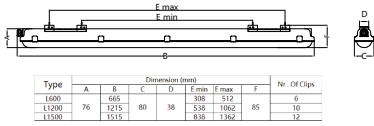

Versions

GreenPerform Waterproof EcoSet

RTP-OF-GreenPerform-Waterproof-G3-WT198C

GreenPerform Waterproof G3

Dimensional drawing

Type	Dimension (mm)							Nr. Of Clips
	A	B	C	D	E min	E max	F	
L600		665			308	512		6
L1200	76	1215	80	38	538	1062	85	10
L1500		1515			838	1362		12