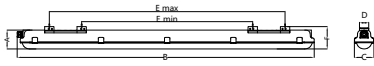

Versions

RTP-OF-WT198X

RTP-OF-WT198X

GreenPerform Waterproof WT198

GreenPerform Waterproof G3

Dimensional drawing

Type	Dimension (mm)						Nr. Of Clips
	A	B	C	D	E min	E max	
L600		665			308	512	6
L1200	76	1215	80	38	538	1062	10
L1500		1515			838	1362	12