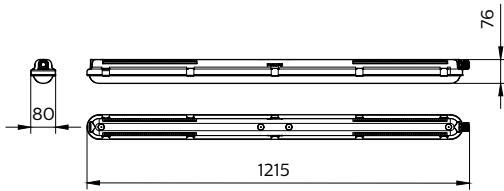

Luminaire efficacy	Up to 181lm/W
Correlated color temperature - CCT	4000K 6500K
Color Rendering index - CRI	81
Risk Group	RG0
Optical cover/lens material	PC
Optical cover/lens finish	Opal Clear
Protection Class IEC61140	Class I
Mechanical impact protection	IK08
Ingress protection	IP66
Driver replaceable	Yes
Overall height	76mm
Overall length	665mm 1215mm 1515mm
Overall width	80mm
Installation	Suspension Surface

Versions

RTP-OF-WT198X

RTP-OF-WT198X

GreenPerform Waterproof WT198

GreenPerform Waterproof G3

Dimensional drawing

Type	Dimension (mm)						Nr. Of Clips
	A	B	C	D	E min	E max	
L600		665			308	512	6
L1200	76	1215	80	38	538	1062	10
L1500		1515			838	1362	12