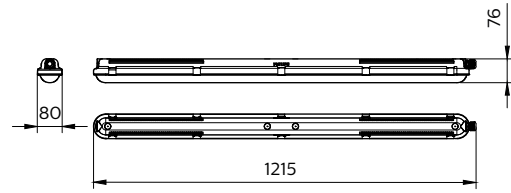

Luminaire efficacy	Up to 181lm/W
Correlated color temperature - CCT	4000K 6500K
Color Rendering index - CRI	81
Risk Group	RG0
Optical cover/lens material	PC
Optical cover/lens finish	Opal Clear
Protection Class IEC61140	Class I
Mechanical impact protection	IK08
Ingress protection	IP66
Driver replaceable	Yes
Overall height	76mm
Overall length	665mm 1215mm 1515mm
Overall width	80mm
Installation	Suspension Surface

Versions

RTP-OF-WT198X

RTP-OF-WT198X

GreenPerform Waterproof WT198

GreenPerform Waterproof G3

Dimensional drawing

Type	Dimension (mm)						Nr. Of Clips
	A	B	C	D	E min	E max	
L600		665			308	512	6
L1200	76	1215	80	38	538	1062	10
L1500		1515			838	1362	12