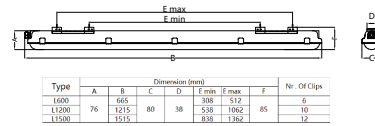

GreenPerform Waterproof G3

Dimensional drawing

Light Technical

Color rendering index (CRI) 80

Operating and Electrical

Protection class IEC Safety class I

Input Voltage 220 to 240 V

Line Frequency 50 to 60 Hz

Mechanical and Housing

Mech. impact protection code IK08

Approval and Application

CE mark Yes

ENEC mark -

Flammability mark -

General Information

Order Code	Full Product Name	Driver included	Number of gear		Service tag
			Gear	units	
911401503947	WT198C LED27S/840 PSU L1200	-	-	-	-
911401504047	WT198C LED25S/840 PSU PCO L1200	-	-	-	-
911401504147	WT198C LED27S/865 PSU L1200	-	-	-	-
911401504247	WT198C LED25S/865 PSU PCO L1200	-	-	-	-
911401504347	WT198C LED40S/840 PSU L1200	-	-	-	-
911401504447	WT198C LED37S/840 PSU PCO L1200	-	-	-	-
911401504547	WT198C LED40S/865 PSU L1200	-	-	-	-
911401504647	WT198C LED37S/865 PSU PCO L1200	-	-	-	-
911401505947	WT198C LED27S/840 PSD L1200	-	-	-	-
911401506047	WT198C LED27S/865 PSD L1200	-	-	-	-
911401506147	WT198C LED40S/840 PSD L1200	-	-	-	-
911401506247	WT198C LED40S/865 PSD L1200	-	-	-	-