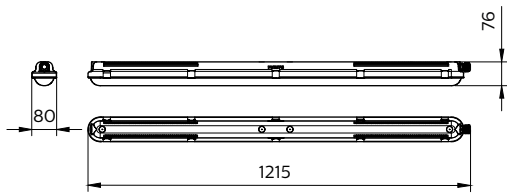

GreenPerform Waterproof G3

Dimensional drawing

Light Technical

Color rendering index (CRI) 80

Operating and Electrical

Protection class IEC Safety class I

Input Voltage 220 to 240 V

Line Frequency 50 to 60 Hz

Mechanical and Housing

Mech. impact protection code IK08

Approval and Application

CE mark Yes

ENEC mark -

Flammability mark -

General Information

Order Code	Full Product Name	Driver included	Number of gear		Service tag
			Gear	units	
911401503947	WT198C LED27S/840 PSU L1200	-	-	-	-
911401504047	WT198C LED25S/840 PSU PCO L1200	-	-	-	-
911401504147	WT198C LED27S/865 PSU L1200	-	-	-	-
911401504247	WT198C LED25S/865 PSU PCO L1200	-	-	-	-
911401504347	WT198C LED40S/840 PSU L1200	-	-	-	-
911401504447	WT198C LED37S/840 PSU PCO L1200	-	-	-	-
911401504547	WT198C LED40S/865 PSU L1200	-	-	-	-
911401504647	WT198C LED37S/865 PSU PCO L1200	-	-	-	-
911401505947	WT198C LED27S/840 PSD L1200	-	-	-	-
911401506047	WT198C LED27S/865 PSD L1200	-	-	-	-
911401506147	WT198C LED40S/840 PSD L1200	-	-	-	-
911401506247	WT198C LED40S/865 PSD L1200	-	-	-	-