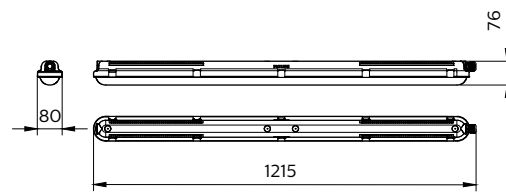

GreenPerform Waterproof G3

Dimensional drawing

Light Technical

Color rendering index (CRI) 80

Operating and Electrical

Protection class IEC Safety class I

Input Voltage 220 to 240 V

Line Frequency 50 to 60 Hz

Mechanical and Housing

Mech. impact protection code IK08

Approval and Application

CE mark Yes

ENEC mark -

Flammability mark -

General Information

Order Code	Full Product Name	Driver included	Number of gear		Service tag
			Gear	units	
911401503947	WT198C LED27S/840 PSU L1200	-	-	-	-
911401504047	WT198C LED25S/840 PSU PCO L1200	-	-	-	-
911401504147	WT198C LED27S/865 PSU L1200	-	-	-	-
911401504247	WT198C LED25S/865 PSU PCO L1200	-	-	-	-
911401504347	WT198C LED40S/840 PSU L1200	-	-	-	-
911401504447	WT198C LED37S/840 PSU PCO L1200	-	-	-	-
911401504547	WT198C LED40S/865 PSU L1200	-	-	-	-
911401504647	WT198C LED37S/865 PSU PCO L1200	-	-	-	-
911401505947	WT198C LED27S/840 PSD L1200	-	-	-	-
911401506047	WT198C LED27S/865 PSD L1200	-	-	-	-
911401506147	WT198C LED40S/840 PSD L1200	-	-	-	-
911401506247	WT198C LED40S/865 PSD L1200	-	-	-	-