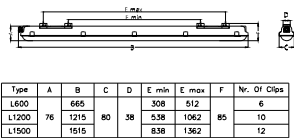

GreenPerform Waterproof G3

Dimensional drawing

Light Technical

Color rendering index (CRI) 80

Operating and Electrical

Protection class IEC Safety class I

Input Voltage 220 to 240 V

Line Frequency 50 to 60 Hz

Mechanical and Housing

Mech. impact protection code IK08

Approval and Application

CE mark Yes

ENEC mark -

Flammability mark -

General Information

Order Code	Full Product Name	Driver included	Number of gear		Service tag
			Gear	units	
911401503947	WT198C LED27S/840 PSU L1200	-	-	-	-
911401504047	WT198C LED25S/840 PSU PCO L1200	-	-	-	-
911401504147	WT198C LED27S/865 PSU L1200	-	-	-	-
911401504247	WT198C LED25S/865 PSU PCO L1200	-	-	-	-
911401504347	WT198C LED40S/840 PSU L1200	-	-	-	-
911401504447	WT198C LED37S/840 PSU PCO L1200	-	-	-	-
911401504547	WT198C LED40S/865 PSU L1200	-	-	-	-
911401504647	WT198C LED37S/865 PSU PCO L1200	-	-	-	-
911401505947	WT198C LED27S/840 PSD L1200	-	-	-	-
911401506047	WT198C LED27S/865 PSD L1200	-	-	-	-
911401506147	WT198C LED40S/840 PSD L1200	-	-	-	-
911401506247	WT198C LED40S/865 PSD L1200	-	-	-	-