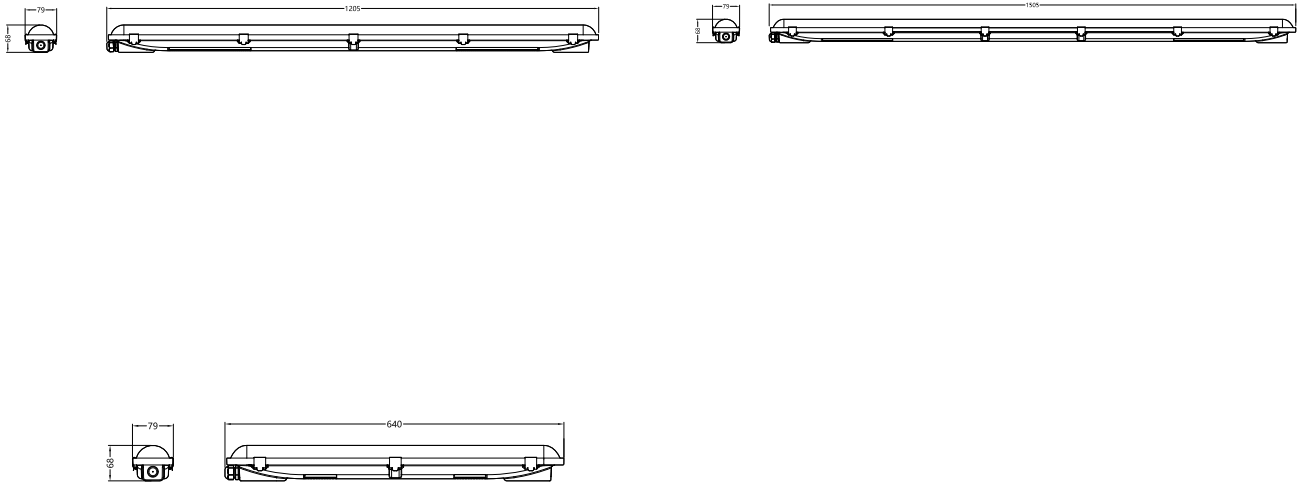

GreenPerform Waterproof +5

Dimensional drawing

Light Technical

Color rendering index (CRI) 80

Operating and Electrical

Protection class IEC Safety class I

Input Voltage 100 to 277 V

Line Frequency 50 to 60 Hz

Controls and Dimming

Dimmable Fixed

Mechanical and Housing

Optical cover type Polycarbonate
bowl/cover

Housing Color Gray and White

Mech. impact protection code IK08

Ingress protection code IP66

Approval and Application

Ambient temperature range -30 to +50 °C

CE mark No

Initial Performance (IEC Compliant)

Luminous flux tolerance -10% / +10%

Light Technical

Order Code	Full Product Name	Correlated Color Temperature (Nom)	Luminous Efficacy (rated) (Nom)	Luminous Flux
911401553446	WT178C LED22S/830 PSU L600	3000 K	140 lm/W	2,100 lm
911401553546	WT178C LED22S/840 PSU L600	4000 K	150 lm/W	2,250 lm
911401553646	WT178C LED22S/865 PSU L600	6500 K	150 lm/W	2,250 lm
911401553746	WT178C LED27S/830 PSU L600	3000 K	144 lm/W	2,520 lm
911401553846	WT178C LED27S/840 PSU L600	4000 K	154.3 lm/W	2,700 lm
911401553946	WT178C LED27S/865 PSU L600	6500 K	154.3 lm/W	2,700 lm
911401554046	WT178C LED43S/830 PSU L1200	3000 K	143 lm/W	4,075 lm
911401554146	WT178C LED43S/840 PSU L1200	4000 K	152.6 lm/W	4,350 lm
911401554246	WT178C LED43S/865 PSU L1200	6500 K	152.6 lm/W	4,350 lm
911401554346	WT178C LED54S/830 PSU L1200	3000 K	144 lm/W	5,040 lm
911401554446	WT178C LED54S/840 PSU L1200	4000 K	154.3 lm/W	5,400 lm
911401554546	WT178C LED54S/850 PSU L1200	5000 K	154.3 lm/W	5,400 lm