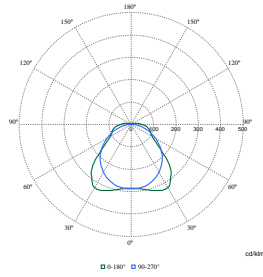

Polar Normal (separate) - WT120CI - 910505100066