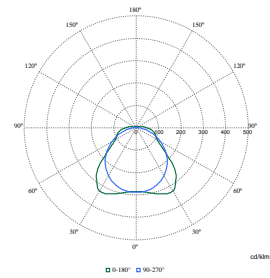

Polar Normal (separate) - WT120CI - 910505100053