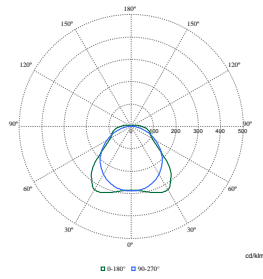

Polar Normal (separate) - WT120CI - 910505100066