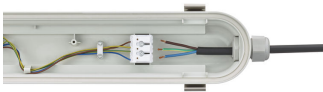

## Деталі по продукції

CoreLine Waterproof WT120C G2  
PCU-12DPP

CoreLine waterproof G2 (WT120C  
G2),MDU, Motion Detection Unit

CoreLine waterproof All in L1500

CoreLine Waterproof WT120C G2  
PCU-2DPP

CoreLine Waterproof WT120C G2  
PCU-13DPP