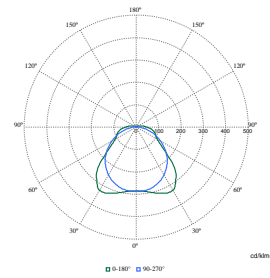

Polar Normal (separate) - WT120CI - 910505100062