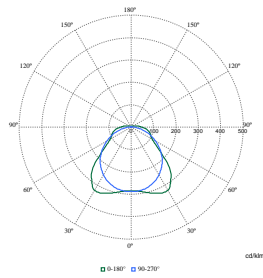

Polar Normal (separate) - WT120CI - 910505100059