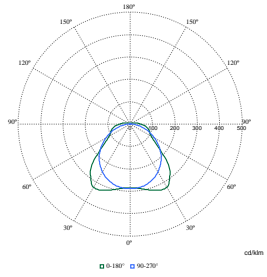

Polar Normal (separate) - WT120CI - 910505101270