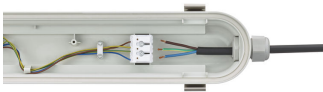

CoreLine Waterproof WT120C G2
PCU-13DPP