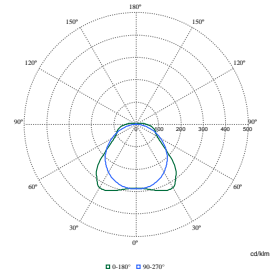

Polar Normal (separate) - WT120CI - 910505100080