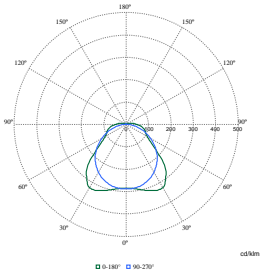

Polar Wide Diagrams

Polar Normal (separate) - WT120CI -
910505100048

Polar Normal (separate) - WT120CI -
910505100073

Polar Normal (separate) - WT120CI -
910505100067

Polar Wide Diagrams

Polar Normal (separate) - WT120CI - 910505100054