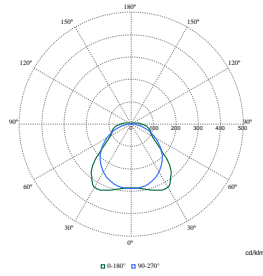

Polar Wide Diagrams

Polar Normal (separate) - WT120CI -
910505100048

Polar Normal (separate) - WT120CI -
910505100073

Polar Normal (separate) - WT120CI -
910505100067

Polar Wide Diagrams

Polar Normal (separate) - WT120CI - 910505100054