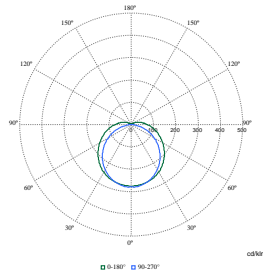

cd/km

Polar Normal (separate) - 911401837480