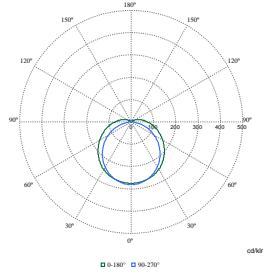

Polar Normal (separate) - WT120CI - 910505100061

Polar Normal (separate) - WT120CI - 910505100080

Polar Normal (separate) - WT120CI - 910505100059

CoreLine Waterproof

Polar Wide Diagrams

cd/km

Polar Normal (separate) - 911401836980