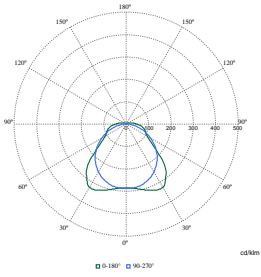

Polar Normal (separate) - WT120CI - 910505100040