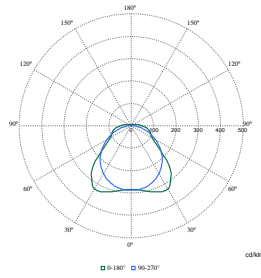

Polar Normal (separate) - WT120CI - 910505100080