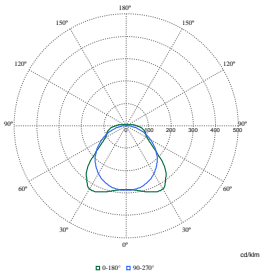

Polar Normal (separate) - WT120CI - 910505100061