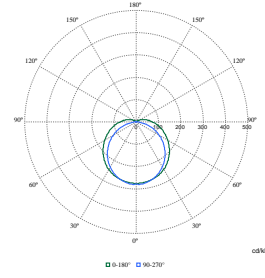

cd/km

Polar Normal (separate) - 911401837280