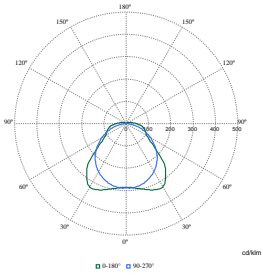

Order Code	Full Product Name	Ürün ailesi kodu
91686500	WT120C G2 LED34S/840 PSU TW3 L1500	WT130C
96267800	WT120C G2 LED34S/840 PSU MDU L1500	WT130C
88308200	WT120C G2 LED34S/840 PSD L1500	WT130C
85420300	WT120C G2 LED34S/840 PSU ELB3 L1500	WT130C
88313600	WT120C G2 LED34S/840 PSD ELB3 L1500	WT130C
91688900	WT120C G2 LED60S/840 PSU TW3 L1500	WT130C
96275300	WT120C G2 LED60S/840 PSU MDU L1500	WT130C
88310500	WT120C G2 LED60S/840 PSD L1500	WT130C
85421000	WT120C G2 LED60S/840 PSU ELB3 L1500	WT130C
88314300	WT120C G2 LED60S/840 PSD ELB3 L1500	WT130C
40931900	WT120C G2 LED80S/840 PSU L1500 ELB3	WT130C
84049700	WT120C G2 LED60S/840 PSU L1500	-
40928900	WT120C G2 LED80S/840 PSU L1500	-
36937299	WT120C G2 LED55S/830 PSU L1500	-

Polar Wide Diagrams

Polar Normal (separate) - WT120CI -
910505100048

Polar Normal (separate) - WT120CI -
910505100073

Polar Normal (separate) - WT120CI -
910505100067