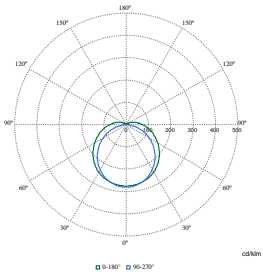

cd/km

Polar Normal (separate) - 911401837180