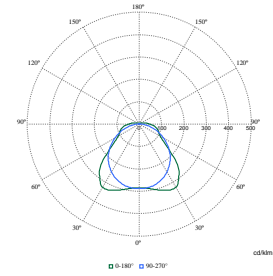

Polar Wide Diagrams

Polar Normal (separate) - WT120CI -
910505100048

Polar Normal (separate) - WT120CI -
910505100073

Polar Normal (separate) - WT120CI -
910505100067

Polar Wide Diagrams

Polar Normal (separate) - WT120CI - 910505100054