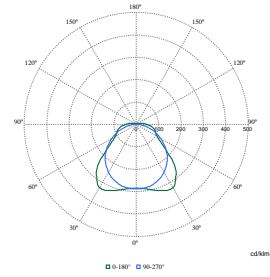

Polar Normal (separate) - WT120CI - 910505100072