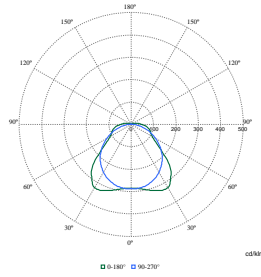

Polar Wide Diagrams

Polar Normal (separate) - WT120CI -
910505100048

Polar Normal (separate) - WT120CI -
910505100073

Polar Normal (separate) - WT120CI -
910505100067

Polar Wide Diagrams

Polar Normal (separate) - WT120CI - 910505100054