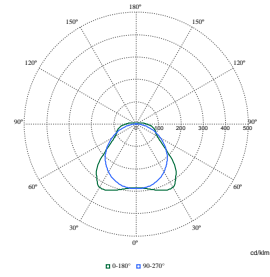

Polar Normal (separate) - WT120CI - 910505100039