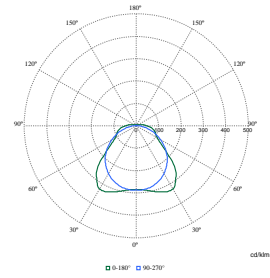

Polar Normal (separate) - WT120CI - 910505100059