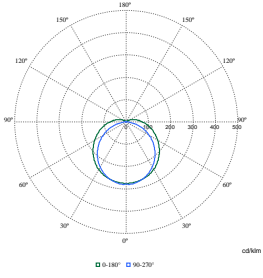

Polar Normal (separate) - WT120CI - 910505100061

Polar Normal (separate) - WT120CI - 910505100080

Polar Normal (separate) - WT120CI - 910505100059

CoreLine Waterproof

Polar Wide Diagrams

cd/km

Polar Normal (separate) - 911401836980