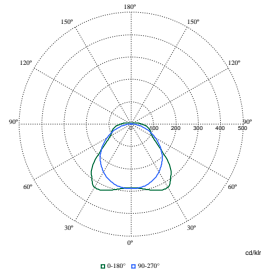

Polar Normal (separate) - WT120CI - 910505100064