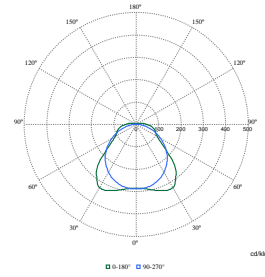

Polar Normal (separate) - WT120CI - 910505100076

Polar Normal (separate) - WT120CI - 910505100053

Polar Wide Diagrams

Polar Normal (separate) - WT120CI - 910505101270

Polar Normal (separate) - WT120CI - 911401535391