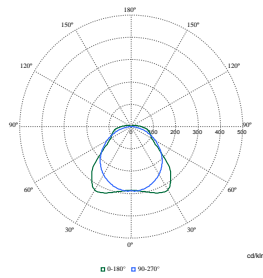

Polar Normal (separate) - WT120CI - 910505103013