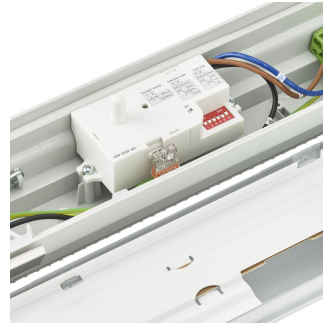

CoreLine Waterproof

Produkt detaljer

CoreLine Waterproof WT120C G2
PCU-12DPP

CoreLine waterproof G2 (WT120C
G2),MDU, Motion Detection Unit