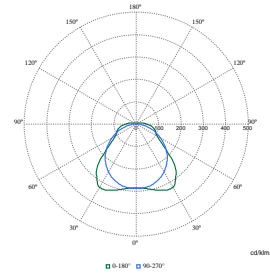

Polar Normal (separate) - WT120CI - 910505100059