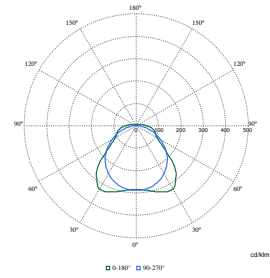

Polar Normal (separate) - WT120CI - 910505100053