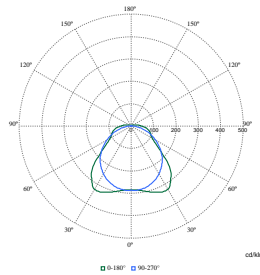

Order Code	Full Product Name	Produktseriekode
910505100062	WT120C G2 LED34S/840 PSU ELB3 L1500	WT130C
910505100064	WT120C G2 LED34S/840 PSD ELB3 L1500	WT130C
910505100067	WT120C G2 LED60S/840 PSU MDU L1500	WT130C
910505100072	WT120C G2 LED60S/840 PSD L1500	WT130C
910505100073	WT120C G2 LED60S/840 PSU ELB3 L1500	WT130C
910505100076	WT120C G2 LED60S/840 PSD ELB3 L1500	WT130C
910505100079	WT120C G2 LED80S/840 PSD L1500	WT130C
910505103013	WT120C G2 LED80S/840 WIA L1500	WT130C
911401535491	WT120C G2 LED34S/840 PSU TW3 L1500	WT130C
911401535591	WT120C G2 LED60S/840 PSU TW3 L1500	-
911401535691	WT120C G2 LED80S/840 PSU TW3 L1500	-
911401816387	WT120C G2 LED100S/840 PSD L1500	-
911401823680	WT120C G2 LED34S/840 PSU L1500	WT130C
911401823980	WT120C G2 LED80S/840 PSU L1500	-
911401825985	WT120C G2 LED34S/840 PSU L1500 BN	-

Polar Wide Diagrams

Polar Normal (separate) - WT120CI - 910505100073