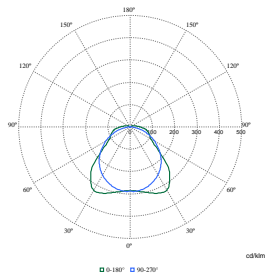

Polar Normal (separate) - 911401535691