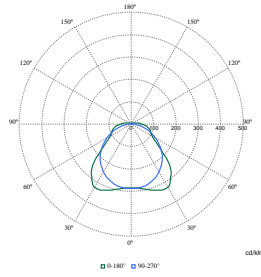

Polar Normal (separate) - WT120CI - 910505100061