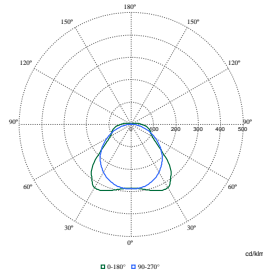

Polar Normal (separate) - WT120CI - 910505100076

Polar Normal (separate) - WT120CI - 910505100053

Polar Wide Diagrams

Polar Normal (separate) - WT120CI - 910505101270

Polar Normal (separate) - WT120CI - 911401535391