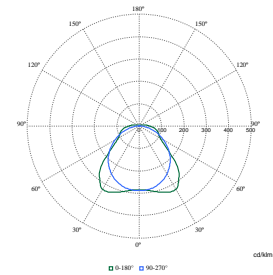

Order Code	Full Product Name	Produktseriekode
910505100062	WT120C G2 LED34S/840 PSU ELB3 L1500	WT130C
910505100064	WT120C G2 LED34S/840 PSD ELB3 L1500	WT130C
910505100067	WT120C G2 LED60S/840 PSU MDU L1500	WT130C
910505100072	WT120C G2 LED60S/840 PSD L1500	WT130C
910505100073	WT120C G2 LED60S/840 PSU ELB3 L1500	WT130C
910505100076	WT120C G2 LED60S/840 PSD ELB3 L1500	WT130C
910505100079	WT120C G2 LED80S/840 PSD L1500	WT130C
910505103013	WT120C G2 LED80S/840 WIA L1500	WT130C
911401535491	WT120C G2 LED34S/840 PSU TW3 L1500	WT130C
911401535591	WT120C G2 LED60S/840 PSU TW3 L1500	-
911401535691	WT120C G2 LED80S/840 PSU TW3 L1500	-
911401816387	WT120C G2 LED100S/840 PSD L1500	-
911401823680	WT120C G2 LED34S/840 PSU L1500	WT130C
911401823980	WT120C G2 LED80S/840 PSU L1500	-
911401825985	WT120C G2 LED34S/840 PSU L1500 BN	-

Polar Wide Diagrams

Polar Normal (separate) - WT120CI - 910505100067