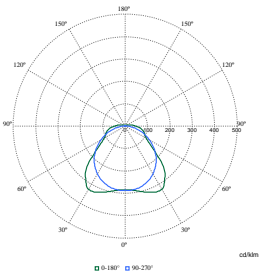

Order Code	Full Product Name	Produktseriekode
910505100062	WT120C G2 LED34S/840 PSU ELB3 L1500	WT130C
910505100064	WT120C G2 LED34S/840 PSD ELB3 L1500	WT130C
910505100067	WT120C G2 LED60S/840 PSU MDU L1500	WT130C
910505100072	WT120C G2 LED60S/840 PSD L1500	WT130C
910505100073	WT120C G2 LED60S/840 PSU ELB3 L1500	WT130C
910505100076	WT120C G2 LED60S/840 PSD ELB3 L1500	WT130C
910505100079	WT120C G2 LED80S/840 PSD L1500	WT130C
910505103013	WT120C G2 LED80S/840 WIA L1500	WT130C
911401535491	WT120C G2 LED34S/840 PSU TW3 L1500	WT130C
911401535591	WT120C G2 LED60S/840 PSU TW3 L1500	-
911401535691	WT120C G2 LED80S/840 PSU TW3 L1500	-
911401816387	WT120C G2 LED100S/840 PSD L1500	-
911401823680	WT120C G2 LED34S/840 PSU L1500	WT130C
911401823980	WT120C G2 LED80S/840 PSU L1500	-
911401825985	WT120C G2 LED34S/840 PSU L1500 BN	-

Polar Wide Diagrams

Polar Normal (separate) - WT120CI - 910505100036