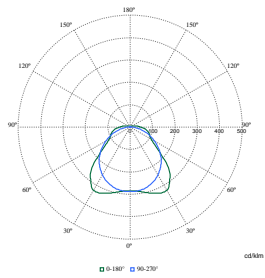

Polar Normal (separate) - WT120CI - 911401823680