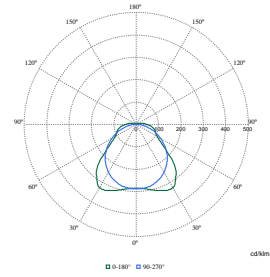

Polar Normal (separate) - WT120CI - 910505100054

Polar Normal (separate) - WT120CI - 910505100057

Polar Wide Diagrams

Polar Normal (separate) - WT120CI - 910505100072

Polar Normal (separate) - WT120CI - 910505100079