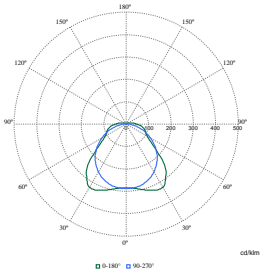

Polar Normal (separate) - WT120CI - 910505100064