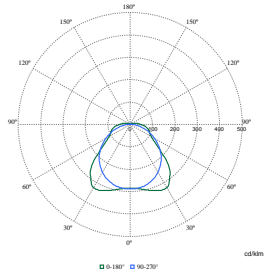

Polar Wide Diagrams

Polar Normal (separate) - WT120CI - 910505101270