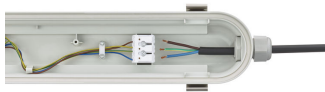

Product Detail Photo Coreline

CoreLine Waterproof

Produkt detaljer

CoreLine Waterproof WT120C G2
PCU-12DPP

CoreLine waterproof G2 (WT120C
G2),MDU, Motion Detection Unit

CoreLine waterproof All in L1500

CoreLine Waterproof WT120C G2
PCU-2DPP