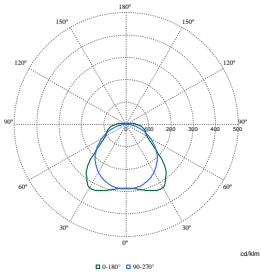

Polar Wide Diagrams

Polar Normal (separate) - WT120CI - 910505100072