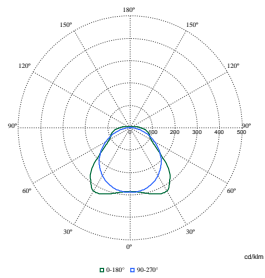

Polar Normal (separate) - WT120CI - 910505100066