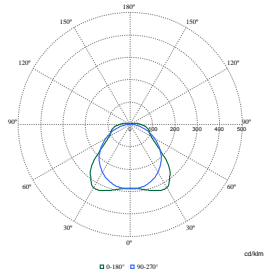

Polar Wide Diagrams

Polar Normal (separate) - WT120CI - 910505100061