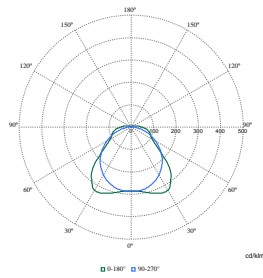

Polar Wide Diagrams

Polar Normal (separate) - WT120CI - 910505100061

Polar Normal (separate) - WT120CI - 910505100062

Polar Normal (separate) - WT120CI - 910505100076

Polar Normal (separate) - WT120CI - 910505101270