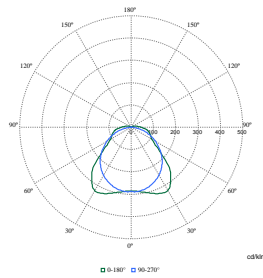

Polar Normal (separate) - 911401825985