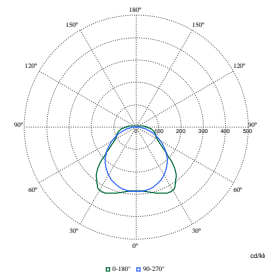

Polar Normal (separate) - WT120CI - 911401823780