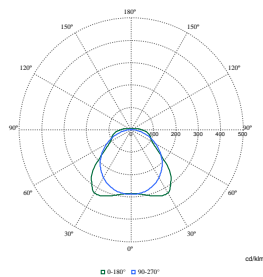

Polar Normal (separate) - WT120CI - 910505100051