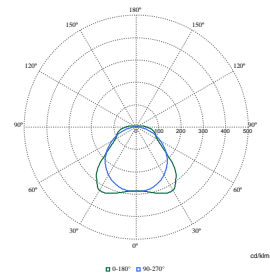

Polar Wide Diagrams

Polar Normal (separate) - WT120CI - 910505100036

Polar Normal (separate) - WT120CI - 910505100073

Polar Normal (separate) - WT120CI - 910505100067

Polar Normal (separate) - WT120CI - 910505100054