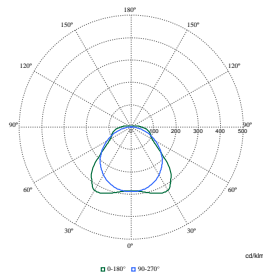

Polar Wide Diagrams

Polar Normal (separate) - WT120CI - 910505100036

Polar Normal (separate) - WT120CI - 910505100073

Polar Normal (separate) - WT120CI - 910505100067

Polar Normal (separate) - WT120CI - 910505100054