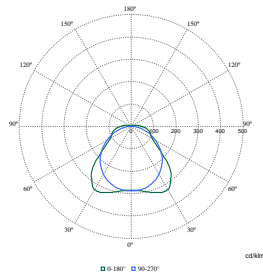

Polar Normal (separate) - WT120CI - 910505100073

CoreLine Waterdicht WT120C

Order Code	Full Product Name	Code productfamilie	Order Code	Full Product Name	Code productfamilie
8718291854210	WT120C G2 LED60S/840 PSU ELB3 L1500	WT130C	8720169754355	WT120C G2 LED100S/840 PSD L1500	-
8718696883143	WT120C G2 LED60S/840 PSD ELB3 L1500	WT130C	8720169502161	WT120C G2 LED34S/840 PSU L1500 BN	-
8720169754300	WT120C G2 LED100S/840 PSU L1500	-			

Polar Wide Diagrams