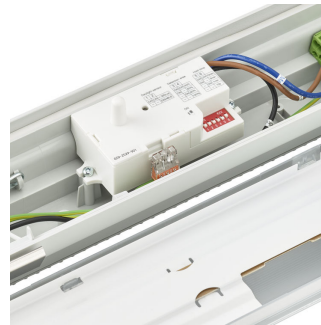

CoreLine waterproof G2 (WT120C
G2),MDU, Motion Detection Unit