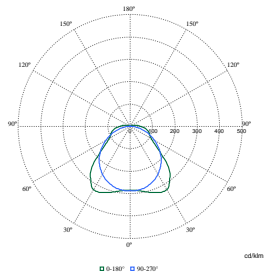

CoreLine Waterdicht WT120C

Order Code	Full Product Name	Code productfamilie	Order Code	Full Product Name	Code productfamilie
8718291854210	WT120C G2 LED60S/840 PSU ELB3 L1500	WT130C	8720169754355	WT120C G2 LED100S/840 PSD L1500	-
8718696883143	WT120C G2 LED60S/840 PSD ELB3 L1500	WT130C	8720169502161	WT120C G2 LED34S/840 PSU L1500 BN	-
8720169754300	WT120C G2 LED100S/840 PSU L1500	-			

Polar Wide Diagrams

Polar Normal (separate) - WT120CI - 910505100036