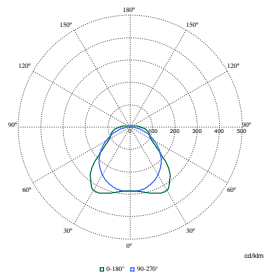

Polar Wide Diagrams

Polar Normal (separate) - WT120CI - 910505100061

Polar Normal (separate) - WT120CI - 910505100062

Polar Normal (separate) - WT120CI - 910505100076

Polar Normal (separate) - WT120CI - 910505101270