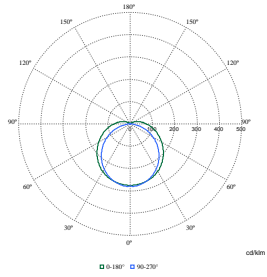

CoreLine Waterdicht WT120C

Polar Wide Diagrams

Polar Normal (separate) - 911401837480