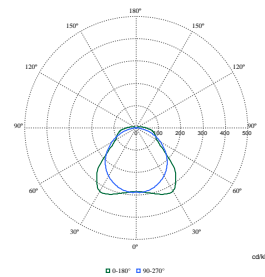

Polar Normal (separate) - 911401823580