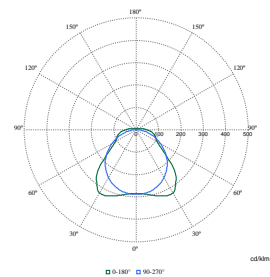

Polar Normal (separate) - WT120CI - 910505100039