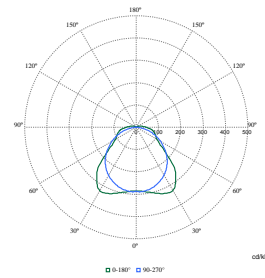

Polar Normal (separate) - 911401815085