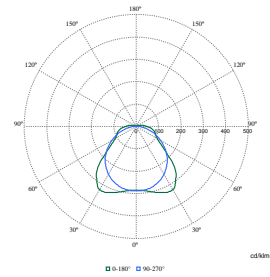

Polar Normal (separate) - WT120CI - 910505100067

CoreLine Waterdicht WT120C

Order Code	Full Product Name	Code productfamilie	Order Code	Full Product Name	Code productfamilie
8718291854210	WT120C G2 LED60S/840 PSU ELB3 L1500	WT130C	8720169754355	WT120C G2 LED100S/840 PSD L1500	-
8718696883143	WT120C G2 LED60S/840 PSD ELB3 L1500	WT130C	8720169502161	WT120C G2 LED34S/840 PSU L1500 BN	-
8720169754300	WT120C G2 LED100S/840 PSU L1500	-			

Polar Wide Diagrams