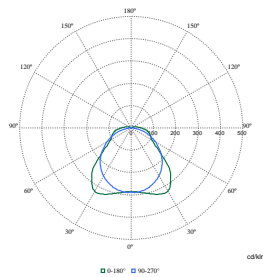

Polar Normal (separate) - 911401823480