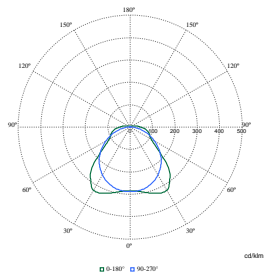

Polar Wide Diagrams

Polar Normal (separate) - WT120CI - 910505100036

Polar Normal (separate) - WT120CI - 910505100073

Polar Normal (separate) - WT120CI - 910505100067

Polar Normal (separate) - WT120CI - 910505100054