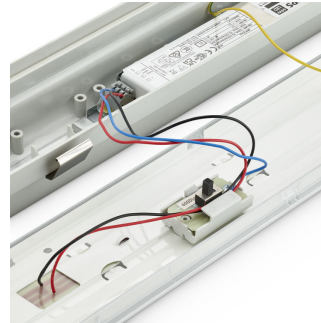

CoreLine waterproof All in,
WT120C G2, easy lumen switch