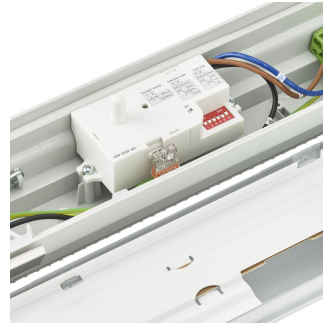

CoreLine Waterdicht WT120C

Productgegevens

CoreLine Waterproof WT120C G2
PCU-12DPP

CoreLine waterproof G2 (WT120C
G2),MDU, Motion Detection Unit