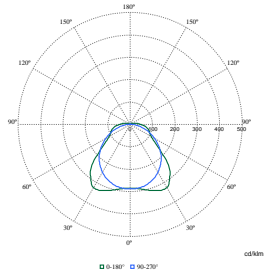

CoreLine Waterdicht WT120C

Polar Wide Diagrams

Polar Normal (separate) - WT120C I - 910505103013