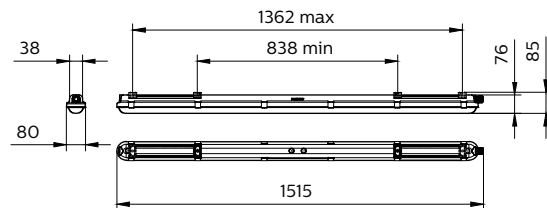

CoreLine Waterdicht WT120C

Kenmerken

- Energiezuinig en een lange levensduur: tot wel 160 lm/W en een levensduur van 100.000 uur L70
- Verkrijgbaar in diverse opties: 600/1200/1500mm, tot 8000 lm, 4000 K
- Slimme productarchitectuur met een elektrisch en mechanisch ontwerp dat eenvoudige en flexibele installatie ondersteunt (langere schuifregelaars, snellere opening van bevestiging, elektrische aansluitingen zonder gereedschap)
- Optioneel verkrijgbare regelaars en uitvoeringen: DALI, geïntegreerde draadloze connectiviteit (Interact Ready), bewegingssensor (MDU), noodverlichting (EL), externe waterdichte connector voor eenvoudige installatie (WEC), doorvoerbedrading (TW)

Toepassing

- Parkeergarages
- Magazijnen
- Algemene verlichting

Waarschuwingen en veiligheid

- UV-straling tast het materiaal in de loop der tijd aan, waardoor de afdichting niet meer waterdicht is en de IP66-classificatie niet meer van toepassing is.
- Installeer de armatuur niet op plaatsen waar deze wordt blootgesteld aan direct zonlicht.

Versions

PH All In CoreLine SPP e cat HR
911401815085

Maatschets