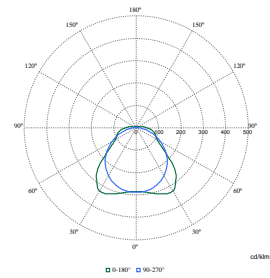

Polar Normal (separate) - WT120CI -
910505100066