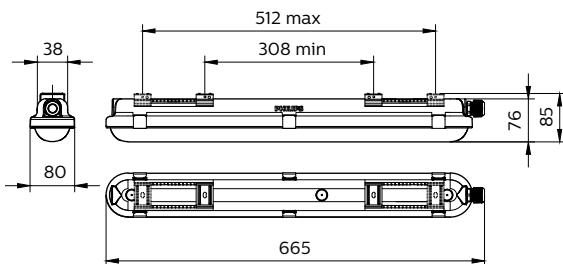

CoreLine Waterdicht WT120C

Kenmerken

- Energiezuinig en een lange levensduur: tot wel 160 lm/W en een levensduur van 100.000 uur L70
- Verkrijgbaar in diverse opties: 600/1200/1500mm, tot 8000 lm, 4000 K
- Slimme productarchitectuur met een elektrisch en mechanisch ontwerp dat eenvoudige en flexibele installatie ondersteunt (langere schuifregelaars, snellere opening van bevestiging, elektrische aansluitingen zonder gereedschap)
- Optioneel verkrijgbare regelaars en uitvoeringen: DALI, geïntegreerde draadloze connectiviteit (Interact Ready), bewegingssensor (MDU), noodverlichting (EL), externe waterdichte connector voor eenvoudige installatie (WEC), doorvoerbedrading (TW)

Toepassing

- Parkeergarages
- Magazijnen
- Algemene verlichting

Waarschuwingen en veiligheid

- UV-straling tast het materiaal in de loop der tijd aan, waardoor de afdichting niet meer waterdicht is en de IP66-classificatie niet meer van toepassing is.
- Installeer de armatuur niet op plaatsen waar deze wordt blootgesteld aan direct zonlicht.

Versions

PH All In CoreLine SPP e cat HR
911401815085

Maatschets