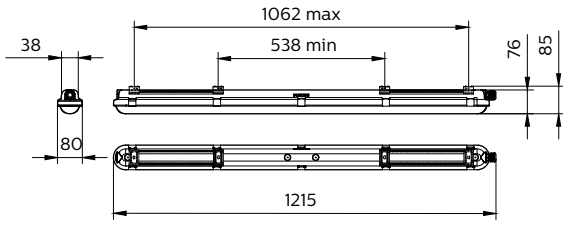

CoreLine Waterdicht WT120C

Maatschets