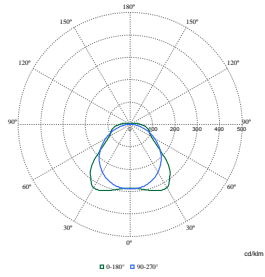

CoreLine Waterdicht WT120C

Polar Wide Diagrams

Polar Normal (separate) - WT120CI - 910505100064