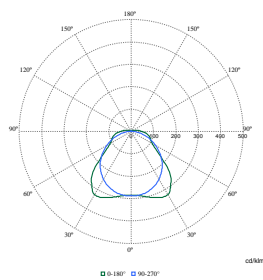

Order Code	Full Product Name	Code productfamilie
8718699409296	WT120C G2 LED80S/840 PSD L1500	WT130C
8718699409319	WT120C G2 LED80S/840 PSU L1500 ELB3	WT130C
8718699975784	WT120C G2 LED65S/840 WIA L1500	WT130C
8718699975791	WT120C G2 LED65S/840 WIA ELB3 L1500	WT130C
8718699975814	WT120C G2 LED65S/840 WIA TW3 L1500	WT130C
8719514965348	WT120C G2 LED80S/840 WIA L1500	WT130C
8719514965355	WT120C G2 LED80S/840 WIA ELB3 L1500	WT130C
8719514965362	WT120C G2 LED80S/840 WIA TW3 L1500	WT130C
8720169754300	WT120C G2 LED100S/840 PSU L1500	-
8720169754317	WT120C G2 LED120S/840 PSU L1500	-
8720169754355	WT120C G2 LED100S/840 PSD L1500	-
8720169754362	WT120C G2 LED120S/840 PSD L1500	-
8720169502161	WT120C G2 LED34S/840 PSU L1500 BN	-
8720169502178	WT120C G2 LED80S/840 PSU L1500 BN	-

Polar Wide Diagrams

Polar Normal (separate) - WT120CI - 910505100069