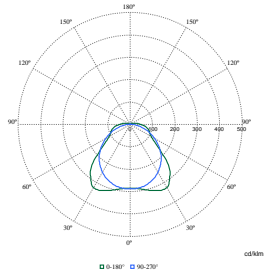

CoreLine Waterdicht WT120C

Polar Wide Diagrams

Polar Normal (separate) - WT120CI -
910505101274