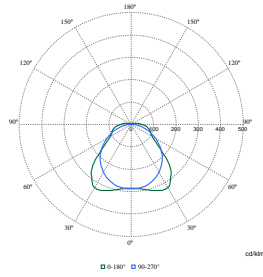

Polar Normal (separate) - WT120CI -
910505101270