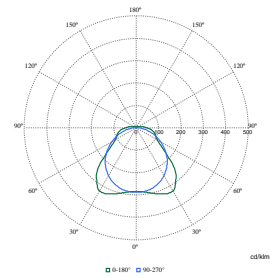

Polar Normal (separate) - WT120CI - 910505100060