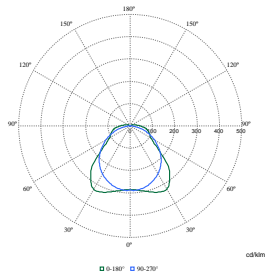

Polar Wide Diagrams

Polar Normal (separate) - 911401826785