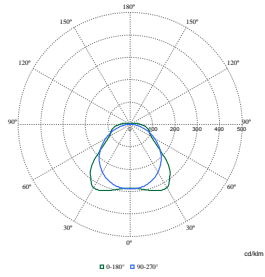

Polar Wide Diagrams

Polar Normal (separate) - WT120CI - 910505101272