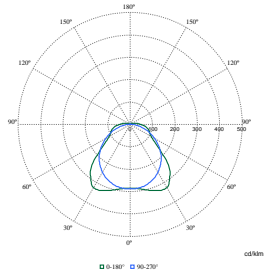

Polar Wide Diagrams

Polar Normal (separate) - WT120CI - 910505100041