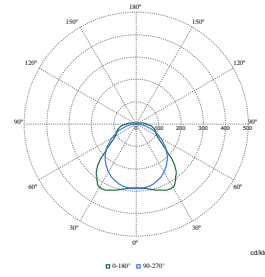

Polar Normal (separate) - WT120CI - 910505100066