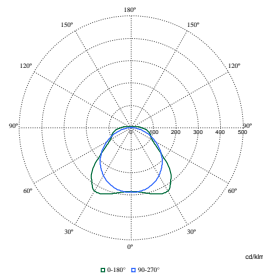

Polar Normal (separate) - WT120CI - 910505100059