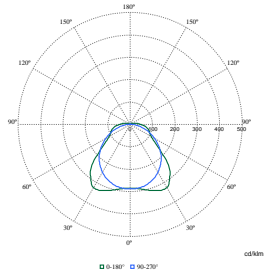

Polar Wide Diagrams

Polar Normal (separate) - WT120CI - 910505100076