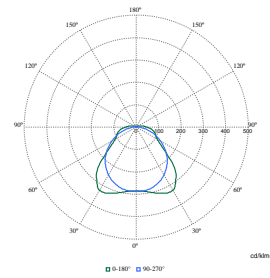

Polar Normal (separate) - WT120CI - 910505100080