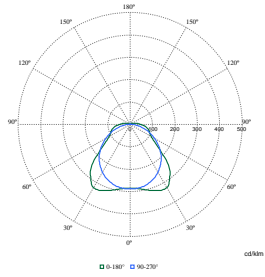

Polar Wide Diagrams

Polar Normal (separate) - WT120CI - 910505100079