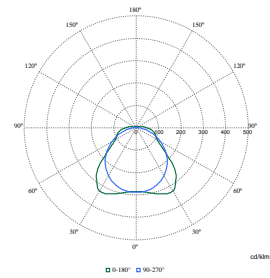

Polar Normal (separate) - WT120CI - 910505100062