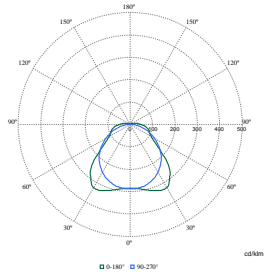

Polar Wide Diagrams

Polar Normal (separate) - WT120CI - 910505100050