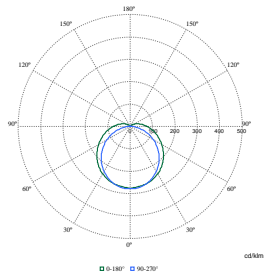

CoreLine Waterproof

Polar Wide Diagrams

Polar Normal (separate) - null - 911401836980