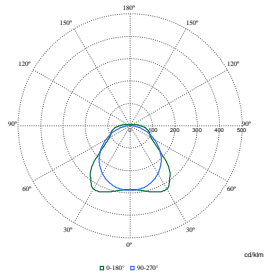

Polar Normal (separate) - WT120CI - 910505100080