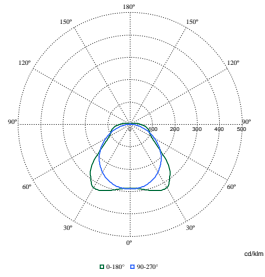

Polar Wide Diagrams

Polar Normal (separate) - WT120CI - 911401823780