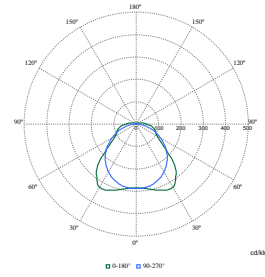

Polar Normal (separate) - WT120CI - 910505100060