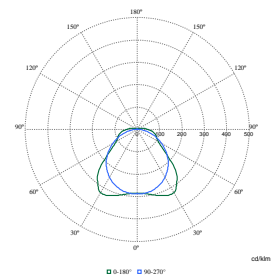

Polar Normal (separate) - WT120CI - 910505100073

CoreLine Waterproof

Order Code	Full Product Name	Code de la famille de produits
910505100060	WT120C G2 LED34S/840 PSU MDU TW3 L1500	WT130C
910505100061	WT120C G2 LED34S/840 PSD L1500	WT130C
910505100062	WT120C G2 LED34S/840 PSU ELB3 L1500	WT130C
910505100064	WT120C G2 LED34S/840 PSD ELB3 L1500	WT130C
910505100066	WT120C G2 LED60S/840 PSU TW3 L1500	WT130C
910505100067	WT120C G2 LED60S/840 PSU MDU L1500	WT130C
910505100068	WT120C G2 LED60S/840 PSU MDU TW3 L1500	WT130C
910505100069	WT120C G2 LED60S/840 PSU WEC L1500	WT130C
910505100072	WT120C G2 LED60S/840 PSD L1500	WT130C
910505100073	WT120C G2 LED60S/840 PSU ELB3 L1500	WT130C
910505100076	WT120C G2 LED60S/840 PSD ELB3 L1500	WT130C

Order Code	Full Product Name	Code de la famille de produits
910505100077	WT120C G2 LED80S/840 PSU TW3 L1500	WT130C
910505100078	WT120C G2 LED80S/840 PSU MDU L1500	WT130C
910505100079	WT120C G2 LED80S/840 PSD L1500	WT130C
910505100080	WT120C G2 LED80S/840 PSU L1500 ELB3	WT130C
910505101271	WT120C G2 LED65S/840 WIA L1500	WT130C
910505103013	WT120C G2 LED80S/840 WIA L1500	WT130C
911401823680	WT120C G2 LED34S/840 PSU L1500	WT130C
911401823980	WT120C G2 LED80S/840 PSU L1500	-
911401824481	WT120C G2 LED34S/865 PSU L1500	-
911401824581	WT120C G2 LED60S/865 PSU L1500	-

Polar Wide Diagrams