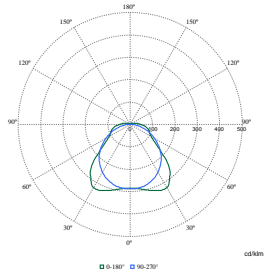

Polar Wide Diagrams

Polar Normal (separate) - WT120CI - 910505100057