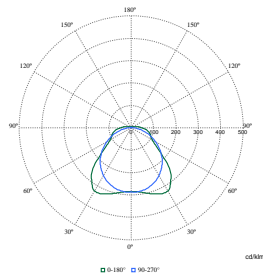

Polar Normal (separate) - WT120CI - 910505100050