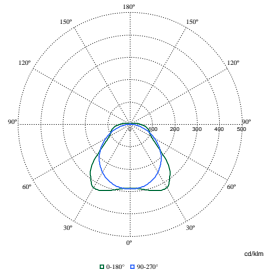

Polar Wide Diagrams

Polar Normal (separate) - WT120CI - 910505100062