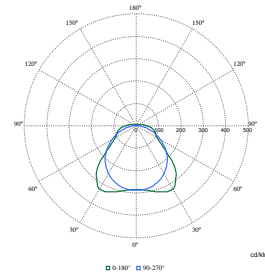

Polar Normal (separate) - WT120CI - 910505100059