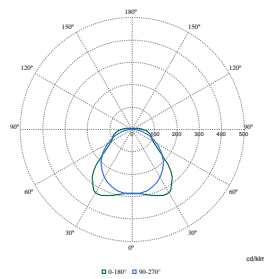

Polar Normal (separate) - WT120CI - 910505100048

CoreLine Waterproof

Order Code	Full Product Name	Code de la famille de produits
910505100060	WT120C G2 LED34S/840 PSU MDU TW3 L1500	WT130C
910505100061	WT120C G2 LED34S/840 PSD L1500	WT130C
910505100062	WT120C G2 LED34S/840 PSU ELB3 L1500	WT130C
910505100064	WT120C G2 LED34S/840 PSD ELB3 L1500	WT130C
910505100066	WT120C G2 LED60S/840 PSU TW3 L1500	WT130C
910505100067	WT120C G2 LED60S/840 PSU MDU L1500	WT130C
910505100068	WT120C G2 LED60S/840 PSU MDU TW3 L1500	WT130C
910505100069	WT120C G2 LED60S/840 PSU WEC L1500	WT130C
910505100072	WT120C G2 LED60S/840 PSD L1500	WT130C
910505100073	WT120C G2 LED60S/840 PSU ELB3 L1500	WT130C
910505100076	WT120C G2 LED60S/840 PSD ELB3 L1500	WT130C

Order Code	Full Product Name	Code de la famille de produits
910505100077	WT120C G2 LED80S/840 PSU TW3 L1500	WT130C
910505100078	WT120C G2 LED80S/840 PSU MDU L1500	WT130C
910505100079	WT120C G2 LED80S/840 PSD L1500	WT130C
910505100080	WT120C G2 LED80S/840 PSU L1500 ELB3	WT130C
910505101271	WT120C G2 LED65S/840 WIA L1500	WT130C
910505103013	WT120C G2 LED80S/840 WIA L1500	WT130C
911401823680	WT120C G2 LED34S/840 PSU L1500	WT130C
911401823980	WT120C G2 LED80S/840 PSU L1500	-
911401824481	WT120C G2 LED34S/865 PSU L1500	-
911401824581	WT120C G2 LED60S/865 PSU L1500	-

Polar Wide Diagrams