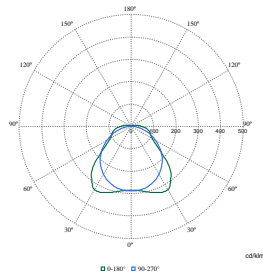

Polar Normal (separate) - WT120CI - 910505100040

Polar Normal (separate) - WT120CI - 910505100051

Polar Normal (separate) - WT120CI - 910505100039

Polar Wide Diagrams

Polar Normal (separate) - WT120CI - 910505100061