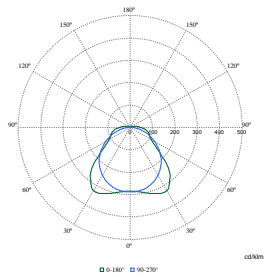

Polar Normal (separate) - null - 911401815987