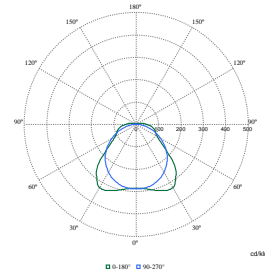

Polar Normal (separate) - WT120CI - 910505100072