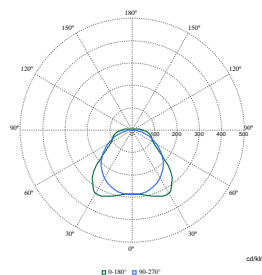

Polar Wide Diagrams

Polar Normal (separate) - WT120CI - 910505100069

Polar Normal (separate) - WT120CI - 910505100048

Polar Normal (separate) - WT120CI - 910505100067

Polar Wide Diagrams

Polar Normal (separate) - WT120CI - 910505100042