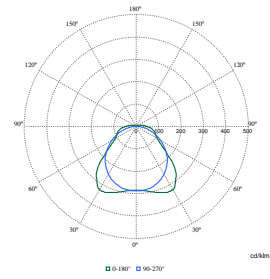

Polar Normal (separate) - WT120CI - 910505100078