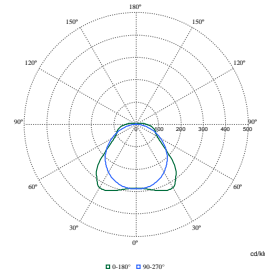

Polar Normal (separate) - WT120CI - 910505103013