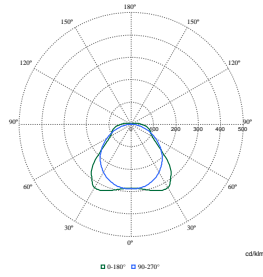

Polar Normal (separate) - WT120CI - 910505100050

Polar Normal (separate) - WT120CI - 910505101273

Polar Normal (separate) - WT120CI - 911401823680

Polar Wide Diagrams

Polar Normal (separate) - WT120CI - 911401823780