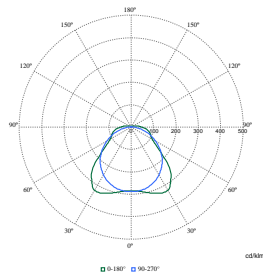

Polar Normal (separate) - WT120CI - 910505100058