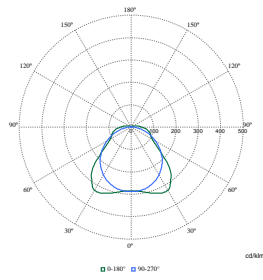

Polar Normal (separate) - WT120CI - 910505100068