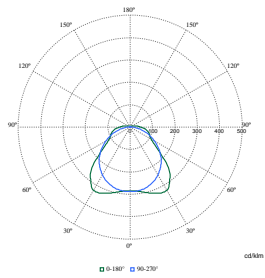

Polar Normal (separate) - WT120CI - 910505100079