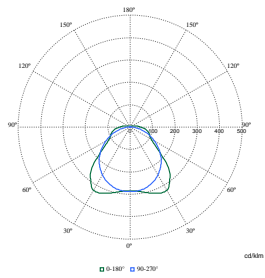

Polar Normal (separate) - null - 911401815887