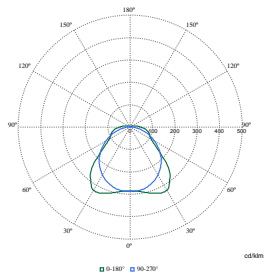

Polar Normal (separate) - WT120CI - 910505100047