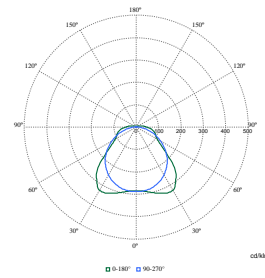

Polar Normal (separate) - null - 911401815687