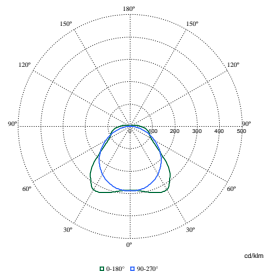

Polar Normal (separate) - WT120CI - 910505100040

Polar Normal (separate) - WT120CI - 910505100051

Polar Normal (separate) - WT120CI - 910505100039

Polar Wide Diagrams

Polar Normal (separate) - WT120CI - 910505100061