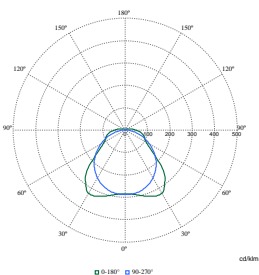

Order Code	Full Product Name	Code famille de produits
84045900	WT120C G2 LED19S/840 PSU L600	-
50020499	WT120C G2 LED37_60S/840 PSU L1500	-
91686500	WT120C G2 LED34S/840 PSU TW3 L1500	WT130C
96267800	WT120C G2 LED34S/840 PSU MDU L1500	WT130C
96268500	WT120C G2 LED34S/840 PSU MDU TW3 L1500	WT130C
88308200	WT120C G2 LED34S/840 PSD L1500	WT130C
91688900	WT120C G2 LED60S/840 PSU TW3 L1500	WT130C
96275300	WT120C G2 LED60S/840 PSU MDU L1500	WT130C
96276000	WT120C G2 LED60S/840 PSU MDU TW3 L1500	WT130C
16318100	WT120C G2 LED60S/840 PSU WEC L1500	WT130C
88310500	WT120C G2 LED60S/840 PSD L1500	WT130C
40930200	WT120C G2 LED80S/840 PSU TW3 L1500	WT130C
96286900	WT120C G2 LED80S/840 PSU MDU L1500	WT130C
40929600	WT120C G2 LED80S/840 PSD L1500	WT130C
40931900	WT120C G2 LED80S/840 PSU L1500 ELB3	WT130C
97578400	WT120C G2 LED65S/840 WIA L1500	WT130C
97581400	WT120C G2 LED65S/840 WIA TW3 L1500	WT130C
96534800	WT120C G2 LED80S/840 WIA L1500	WT130C
75430099	WT120C G2 LED100S/840 PSU L1500	-
75431799	WT120C G2 LED120S/840 PSU L1500	-
84047399	WT120C G2 LED34S/840 PSU L1500	WT130C
84049700	WT120C G2 LED60S/840 PSU L1500	-
40928900	WT120C G2 LED80S/840 PSU L1500	-
36934199	WT120C G2 LED34S/865 PSU L1500	-
36937299	WT120C G2 LED55S/830 PSU L1500	-

Polar Wide Diagrams

Polar Normal (separate) - WT120CI - 910505100069