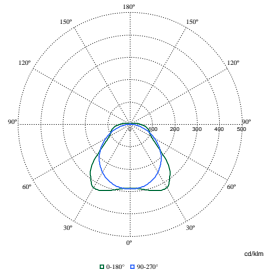

Polar Wide Diagrams

Polar Normal (separate) - WT120CI - 910505100069

Polar Normal (separate) - WT120CI - 910505100048

Polar Normal (separate) - WT120CI - 910505100067

Polar Wide Diagrams

Polar Normal (separate) - WT120CI - 910505100042