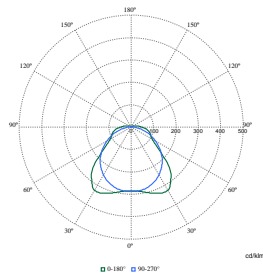

Polar Normal (separate) - WT120CI - 910505100077