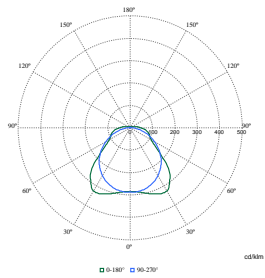

Polar Normal (separate) - WT120CI - 910505100040