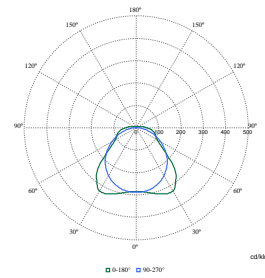

Polar Normal (separate) - WT120CI - 910505100039