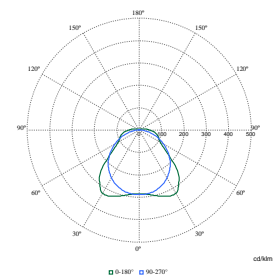

Polar Wide Diagrams

Polar Normal (separate) - WT120CI - 910505100069

Polar Normal (separate) - WT120CI - 910505100048

Polar Normal (separate) - WT120CI - 910505100067

Polar Wide Diagrams

Polar Normal (separate) - WT120CI - 910505100042