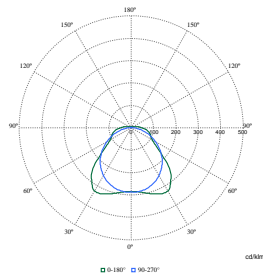

Polar Normal (separate) - WT120CI - 910505100051