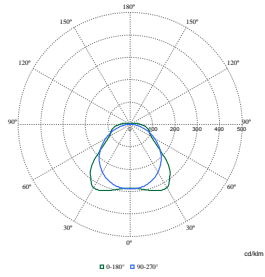

Polar Normal (separate) - WT120CI - 910505100080

Polar Normal (separate) - WT120CI - 910505100044

Polar Normal (separate) - WT120CI - 910505100059

Polar Wide Diagrams

Polar Normal (separate) - WT120CI - 910505100053