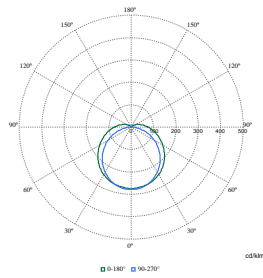

Polar Normal (separate) - null - 911401837480