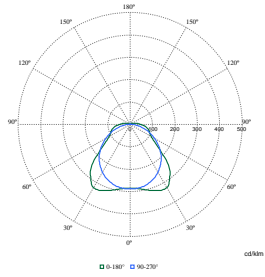

Polar Normal (separate) - WT120CI - 910505100050

Polar Normal (separate) - WT120CI - 910505101273

Polar Normal (separate) - WT120CI - 911401823680

Polar Wide Diagrams

Polar Normal (separate) - WT120CI - 911401823780