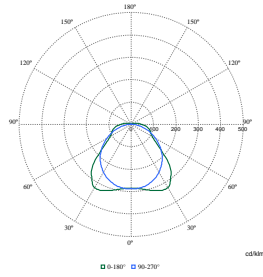

Polar Wide Diagrams

Polar Normal (separate) - WT120CI - 910505100069

Polar Normal (separate) - WT120CI - 910505100048

Polar Normal (separate) - WT120CI - 910505100067

Polar Wide Diagrams

Polar Normal (separate) - WT120CI - 910505100042