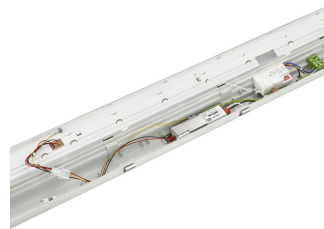

## Detalles del producto

CoreLine Waterproof WT120C G2  
PCU-2DPP

CoreLine Waterproof WT120C G2  
PCU-13DPP

CoreLine Waterproof WT120C G2  
PCU-8DPP

CoreLine waterproof G2 (WT120C  
G2),MDU, Motion Detection Unit