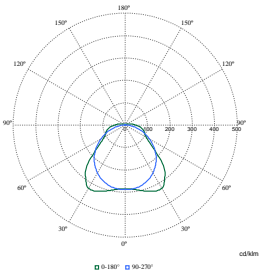

Order Code	Full Product Name	Cromaticidad inicial
910505100062	WT120C G2 LED34S/840 PSU ELB3 L1500	(0.38,0.38)SDCM<=3
910505100073	WT120C G2 LED60S/840 PSU ELB3 L1500	(0.38,0.38)SDCM<=3
910505100080	WT120C G2 LED80S/840 PSU L1500 ELB3	(0.38,0.38)SDCM<=3
911401823880	WT120C G2 LED60S/840 PSU L1500	(0.38,0.38)SDCM<=3
911401823980	WT120C G2 LED80S/840 PSU L1500	(0.38,0.38)SDCM<=3

Información del producto

Order Code	Full Product Name	Código de la línea de productos
910505100040	WT120C G2 LED27S/840 PSU MDU L1200	WT130C
910505100042	WT120C G2 LED27S/840 PSU ELB3 L1200	WT130C
910505100048	WT120C G2 LED40S/840 PSU MDU L1200	WT130C
910505100054	WT120C G2 LED40S/840 PSU ELB3 L1200	WT130C
910505101269	WT120C G2 LED40S/840 WIA L1200	WT130C
911401823580	WT120C G2 LED27S/840 PSU L1200	-
911401823780	WT120C G2 LED40S/840 PSU L1200	WT130C

Order Code	Full Product Name	Código de la línea de productos
911401824681	WT120C G2 LED37S/830 PSU L1200	-
910505100062	WT120C G2 LED34S/840 PSU ELB3 L1500	WT130C
910505100073	WT120C G2 LED60S/840 PSU ELB3 L1500	WT130C
910505100080	WT120C G2 LED80S/840 PSU L1500 ELB3	WT130C
911401823880	WT120C G2 LED60S/840 PSU L1500	-
911401823980	WT120C G2 LED80S/840 PSU L1500	-

Polar Wide Diagrams

Polar Normal (separate) - WT120CI - 910505100048