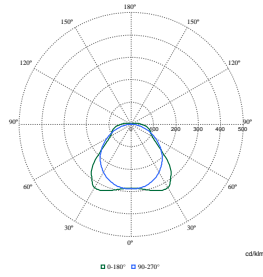

Polar Normal (separate) - WT120CI - 910505101269