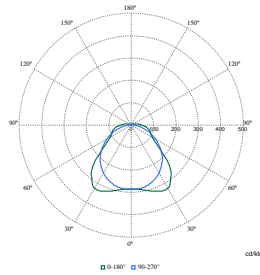

Order Code	Full Product Name	Cromaticidad inicial
910505100062	WT120C G2 LED34S/840 PSU ELB3 L1500	(0.38,0.38)SDCM<=3
910505100073	WT120C G2 LED60S/840 PSU ELB3 L1500	(0.38,0.38)SDCM<=3
910505100080	WT120C G2 LED80S/840 PSU L1500 ELB3	(0.38,0.38)SDCM<=3
911401823880	WT120C G2 LED60S/840 PSU L1500	(0.38,0.38)SDCM<=3
911401823980	WT120C G2 LED80S/840 PSU L1500	(0.38,0.38)SDCM<=3

Información del producto

Order Code	Full Product Name	Código de la línea de productos
910505100040	WT120C G2 LED27S/840 PSU MDU L1200	WT130C
910505100042	WT120C G2 LED27S/840 PSU ELB3 L1200	WT130C
910505100048	WT120C G2 LED40S/840 PSU MDU L1200	WT130C
910505100054	WT120C G2 LED40S/840 PSU ELB3 L1200	WT130C
910505101269	WT120C G2 LED40S/840 WIA L1200	WT130C
911401823580	WT120C G2 LED27S/840 PSU L1200	-
911401823780	WT120C G2 LED40S/840 PSU L1200	WT130C

Order Code	Full Product Name	Código de la línea de productos
911401824681	WT120C G2 LED37S/830 PSU L1200	-
910505100062	WT120C G2 LED34S/840 PSU ELB3 L1500	WT130C
910505100073	WT120C G2 LED60S/840 PSU ELB3 L1500	WT130C
910505100080	WT120C G2 LED80S/840 PSU L1500 ELB3	WT130C
911401823880	WT120C G2 LED60S/840 PSU L1500	-
911401823980	WT120C G2 LED80S/840 PSU L1500	-

Polar Wide Diagrams

Polar Normal (separate) - WT120CI - 910505100073