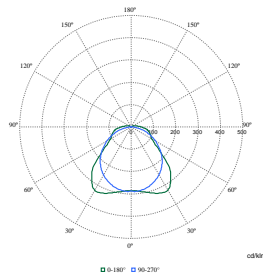

Polar Normal (separate) - 911401823480