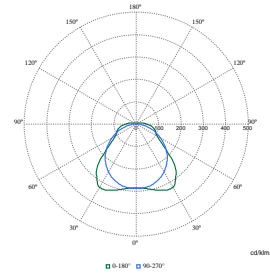

Polar Normal (separate) - WT120CI - 910505100076