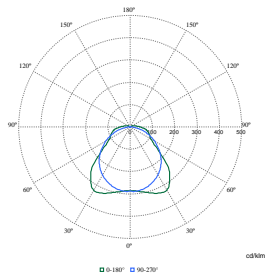

Polar Normal (separate) - 911401824481