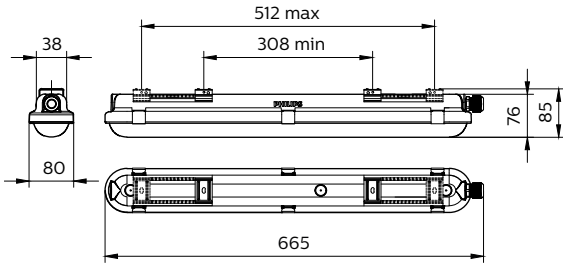

CoreLine Waterproof

Application

- Underground Parking garages
- Warehouses
- General lighting
- Under canopy areas

Warnings and Safety

- UV radiation will damage the material over time, resulting in loss of waterproof sealing and IP66 rating.
- Do not install the luminaire in locations where it will be exposed to direct sunlight.

Versions

CoreLine Waterproof WT120C G2 PCU -

Dimensional drawing