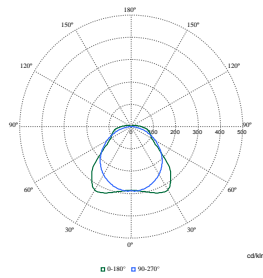

Polar Normal (separate) - 911401823880