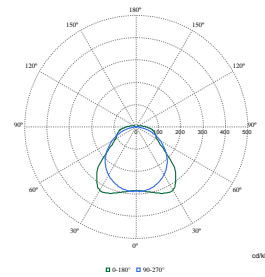

Polar Normal (separate) - 911401823580