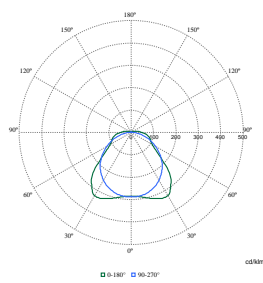

Order Code	Full Product Name	Product family code
910505100066	WT120C G2 LED60S/840 PSU TW3 L1500	WT130C
910505100067	WT120C G2 LED60S/840 PSU MDU L1500	WT130C
910505100072	WT120C G2 LED60S/840 PSD L1500	WT130C
910505100073	WT120C G2 LED60S/840 PSU ELB3 L1500	WT130C
910505100076	WT120C G2 LED60S/840 PSD ELB3 L1500	WT130C
910505100078	WT120C G2 LED80S/840 PSU MDU L1500	WT130C
910505100080	WT120C G2 LED80S/840 PSU L1500 ELB3	WT130C
911401535491	WT120C G2 LED34S/840 PSU TW3 L1500	WT130C
911401535591	WT120C G2 LED60S/840 PSU TW3 L1500	-
911401535691	WT120C G2 LED80S/840 PSU TW3 L1500	-
911401815887	WT120C G2 LED100S/840 PSU L1500	-
911401816387	WT120C G2 LED100S/840 PSD L1500	-
911401823680	WT120C G2 LED34S/840 PSU L1500	WT130C
911401823880	WT120C G2 LED60S/840 PSU L1500	-
911401823980	WT120C G2 LED80S/840 PSU L1500	-
911401824481	WT120C G2 LED34S/865 PSU L1500	-

Polar Wide Diagrams

Polar Normal (separate) - WT120CI - 910505100067