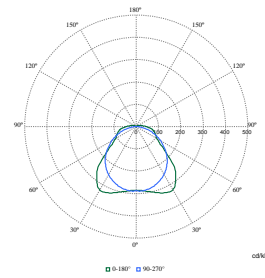

Polar Normal (separate) - 911401535291