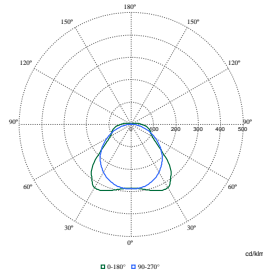

Polar Normal (separate) - WT120CI - 910505101270

Polar Normal (separate) - WT120CI - 910505100058

Polar Wide Diagrams

Polar Normal (separate) - WT120CI - 911401535391

Polar Normal (separate) - WT120CI - 911401535491