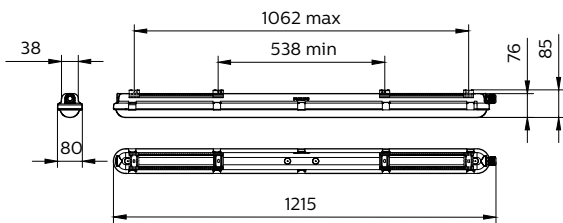

CoreLine Waterproof

Application

- Underground Parking garages
- Warehouses
- General lighting
- Under canopy areas

Warnings and Safety

- UV radiation will damage the material over time, resulting in loss of waterproof sealing and IP66 rating.
- Do not install the luminaire in locations where it will be exposed to direct sunlight.

Versions

CoreLine Waterproof WT120C G2 PCU -

Dimensional drawing