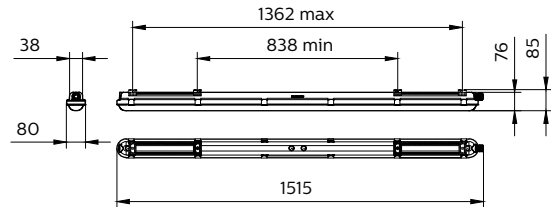

CoreLine Waterproof

Application

- Underground Parking garages
- Warehouses
- General lighting
- Under canopy areas

Warnings and Safety

- UV radiation will damage the material over time, resulting in loss of waterproof sealing and IP66 rating.
- Do not install the luminaire in locations where it will be exposed to direct sunlight.

Versions

CoreLine Waterproof WT120C G2 PCU -

Dimensional drawing