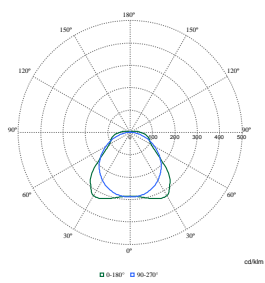

Order Code	Full Product Name	Product family code
910505100066	WT120C G2 LED60S/840 PSU TW3 L1500	WT130C
910505100067	WT120C G2 LED60S/840 PSU MDU L1500	WT130C
910505100072	WT120C G2 LED60S/840 PSD L1500	WT130C
910505100073	WT120C G2 LED60S/840 PSU ELB3 L1500	WT130C
910505100076	WT120C G2 LED60S/840 PSD ELB3 L1500	WT130C
910505100078	WT120C G2 LED80S/840 PSU MDU L1500	WT130C
910505100080	WT120C G2 LED80S/840 PSU L1500 ELB3	WT130C
911401535491	WT120C G2 LED34S/840 PSU TW3 L1500	WT130C
911401535591	WT120C G2 LED60S/840 PSU TW3 L1500	-
911401535691	WT120C G2 LED80S/840 PSU TW3 L1500	-
911401815887	WT120C G2 LED100S/840 PSU L1500	-
911401816387	WT120C G2 LED100S/840 PSD L1500	-
911401823680	WT120C G2 LED34S/840 PSU L1500	WT130C
911401823880	WT120C G2 LED60S/840 PSU L1500	-
911401823980	WT120C G2 LED80S/840 PSU L1500	-
911401824481	WT120C G2 LED34S/865 PSU L1500	-

Polar Wide Diagrams

Polar Normal (separate) - WT120CI - 910505100073