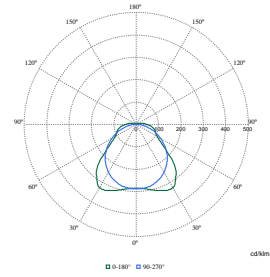

Polar Normal (separate) - WT120CI - 910505100072

Polar Normal (separate) - WT120CI - 910505100064

Polar Wide Diagrams

Polar Normal (separate) - WT120CI - 910505100039

Polar Normal (separate) - WT120CI - 910505100061