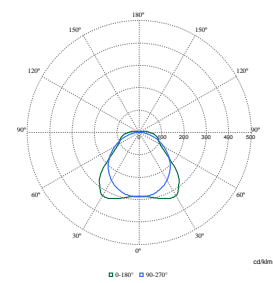

Order Code	Full Product Name	Product family code
910505100066	WT120C G2 LED60S/840 PSU TW3 L1500	WT130C
910505100067	WT120C G2 LED60S/840 PSU MDU L1500	WT130C
910505100072	WT120C G2 LED60S/840 PSD L1500	WT130C
910505100073	WT120C G2 LED60S/840 PSU ELB3 L1500	WT130C
910505100076	WT120C G2 LED60S/840 PSD ELB3 L1500	WT130C
910505100078	WT120C G2 LED80S/840 PSU MDU L1500	WT130C
910505100080	WT120C G2 LED80S/840 PSU L1500 ELB3	WT130C
911401535491	WT120C G2 LED34S/840 PSU TW3 L1500	WT130C
911401535591	WT120C G2 LED60S/840 PSU TW3 L1500	-
911401535691	WT120C G2 LED80S/840 PSU TW3 L1500	-
911401815887	WT120C G2 LED100S/840 PSU L1500	-
911401816387	WT120C G2 LED100S/840 PSD L1500	-
911401823680	WT120C G2 LED34S/840 PSU L1500	WT130C
911401823880	WT120C G2 LED60S/840 PSU L1500	-
911401823980	WT120C G2 LED80S/840 PSU L1500	-
911401824481	WT120C G2 LED34S/865 PSU L1500	-

Polar Wide Diagrams

Polar Normal (separate) - WT120CI - 910505100054