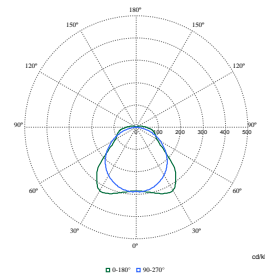

Polar Normal (separate) - 911401535691