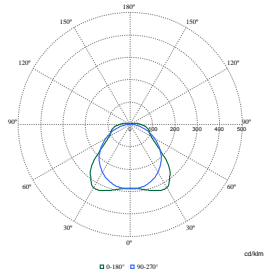

Polar Wide Diagrams

Polar Normal (separate) - WT120CI - 910505100039