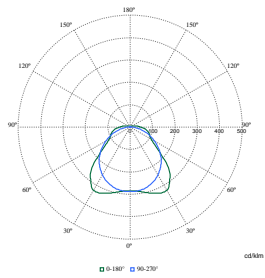

Polar Normal (separate) - WT120CI - 910505100066