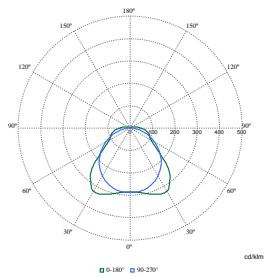

Polar Wide Diagrams

Polar Normal (separate) - WT120CI - 910505100073

Polar Normal (separate) - WT120CI - 910505100067

Polar Normal (separate) - WT120CI - 910505100054

Polar Normal (separate) - WT120CI - 910505100057