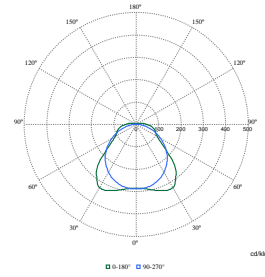

Polar Normal (separate) - WT120CI - 910505101270

Polar Normal (separate) - WT120CI - 910505100058

Polar Wide Diagrams

Polar Normal (separate) - WT120CI - 911401535391

Polar Normal (separate) - WT120CI - 911401535491