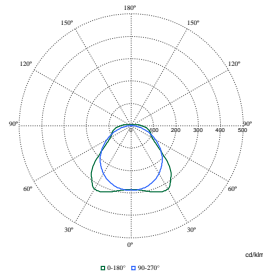

Polar Normal (separate) - WT120CI - 910505100051