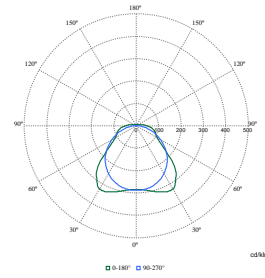

Polar Normal (separate) - WT120CI - 910505100039