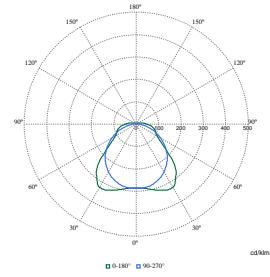

Polar Normal (separate) - WT120CI - 910505100044