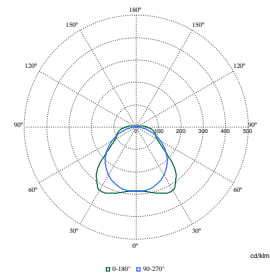

Polar Normal (separate) - WT120CI - 910505101270