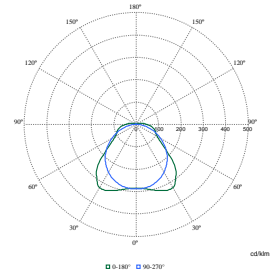

Polar Wide Diagrams

Polar Normal (separate) - WT120CI - 910505100061

Polar Normal (separate) - WT120CI - 910505100078

Polar Normal (separate) - WT120CI - 910505100047

Polar Normal (separate) - WT120CI - 910505100068