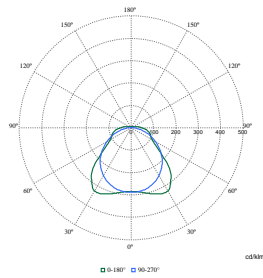

Polar Normal (separate) - WT120CI - 910505100038