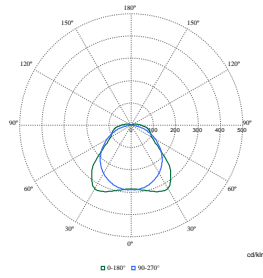

Polar Normal (separate) - 911401535291