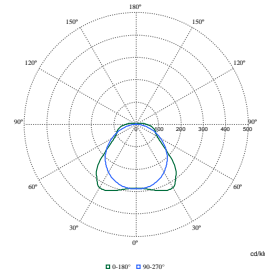

Polar Wide Diagrams

Polar Normal (separate) - WT120CI - 910505101272

Polar Normal (separate) - WT120CI - 910505100069

Polar Normal (separate) - WT120CI - 910505100036

Polar Normal (separate) - WT120CI - 910505100048