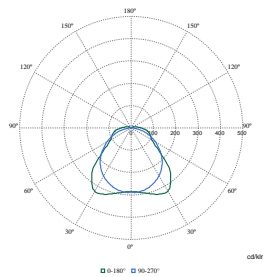

Polar Normal (separate) - 911401824381