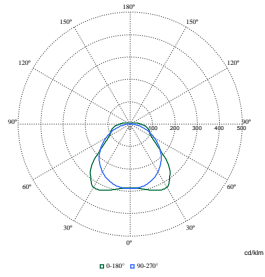

Polar Wide Diagrams

Polar Normal (separate) - WT120CI - 911401535391

Polar Normal (separate) - WT120CI - 911401535491

Polar Normal (separate) - WT120CI - 911401823680

Polar Normal (separate) - WT120CI - 911401823780