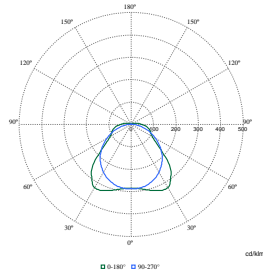

Polar Wide Diagrams

Polar Normal (separate) - WT120CI - 910505101272

Polar Normal (separate) - WT120CI - 910505100069

Polar Normal (separate) - WT120CI - 910505100036

Polar Normal (separate) - WT120CI - 910505100048