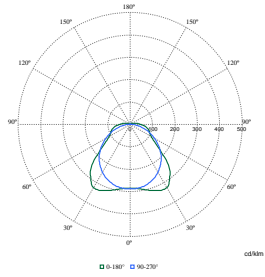

Polar Wide Diagrams

Polar Normal (separate) - WT120CI - 910505100070