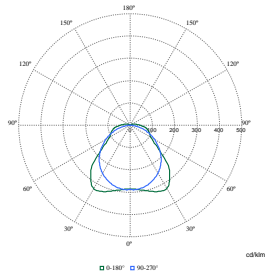

Polar Normal (separate) - 911401823880