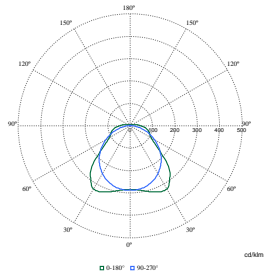

Polar Normal (separate) - WT120CI - 910505100064