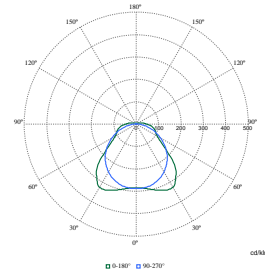

Polar Normal (separate) - WT120CI - 910505100045