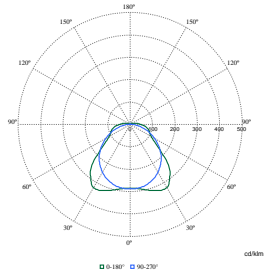

Polar Wide Diagrams

Polar Normal (separate) - WT120CI - 911401535391