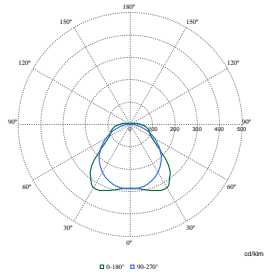

Polar Wide Diagrams

Polar Normal (separate) - WT120CI - 910505100061