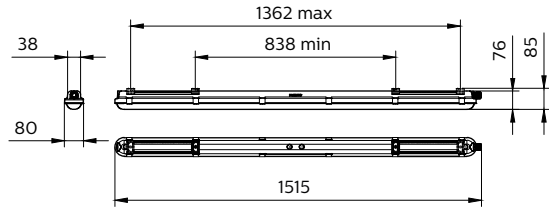

Versions

CoreLine Waterproof WT120C G2
PSU PCO -

PH All In CoreLine SPP e cat HR
911401814985

PH All In CoreLine SPP e cat HR
911401815085

CoreLine waterproof G2 (WT120C
G2), L1500

CoreLine Waterproof

Dimensional drawing