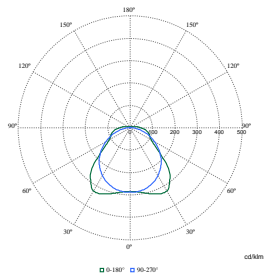

Polar Normal (separate) - WT120CI - 910505100058