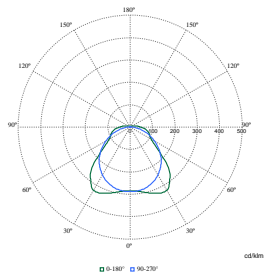

Polar Wide Diagrams

Polar Normal (separate) - WT120CI - 910505101272

Polar Normal (separate) - WT120CI - 910505100069

Polar Normal (separate) - WT120CI - 910505100036

Polar Normal (separate) - WT120CI - 910505100048