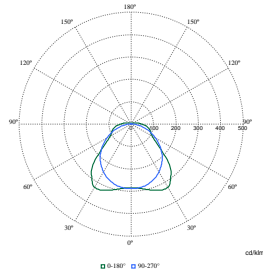

Polar Wide Diagrams

Polar Normal (separate) - WT120CI - 910505100061

Polar Normal (separate) - WT120CI - 910505100078

Polar Normal (separate) - WT120CI - 910505100047

Polar Normal (separate) - WT120CI - 910505100068