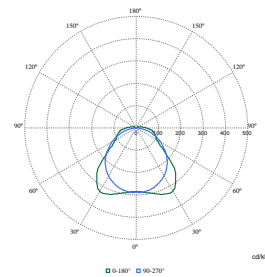

Polar Normal (separate) - 911401824481