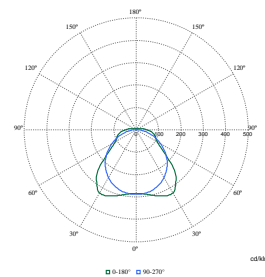

Polar Normal (separate) - WT120CI - 910505100057