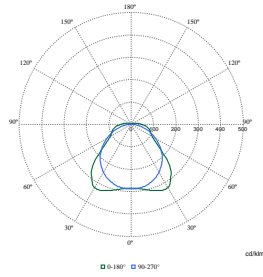

Polar Normal (separate) - WT120CI - 910505100053