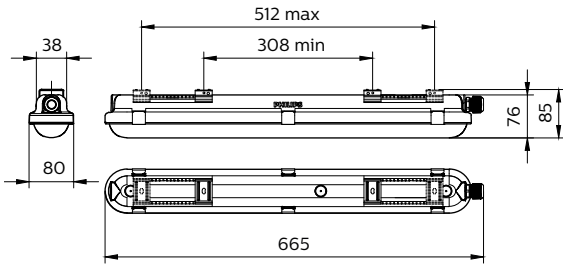

Versions

CoreLine Waterproof WT120C G2
PSU PCO -

PH All In CoreLine SPP e cat HR
911401814985

PH All In CoreLine SPP e cat HR
911401815085

CoreLine waterproof G2 (WT120C
G2), L1500

CoreLine Waterproof

Dimensional drawing