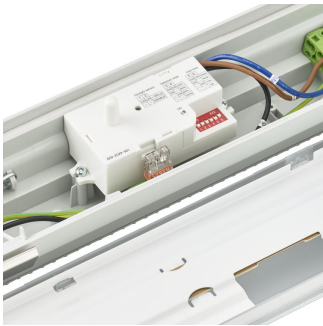

CoreLine Waterproof WT120C G2
PCU-10DPP

CoreLine Waterproof WT120C G2
PCU-9DPP

Product Detail Photo Coreline

CoreLine Waterproof WT120C G2
PCU-12DPP

CoreLine waterproof G2 (WT120C
G2),MDU, Motion Detection Unit