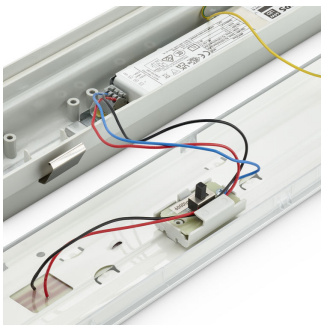

CoreLine waterproof All in,
WT120C G2, easy lumen switch