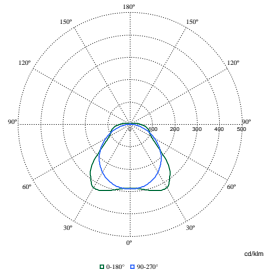

Polar Wide Diagrams

Polar Normal (separate) - WT120CI - 910505101272

Polar Normal (separate) - WT120CI - 910505100069

Polar Normal (separate) - WT120CI - 910505100036

Polar Normal (separate) - WT120CI - 910505100048