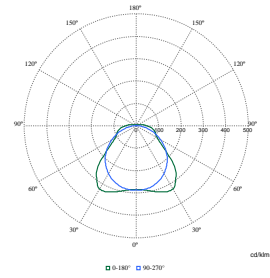

Polar Normal (separate) - WT120CI - 910505100076