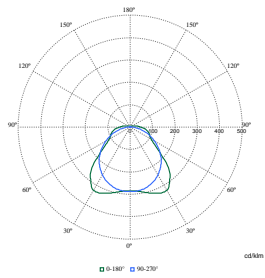

Polar Wide Diagrams

Polar Normal (separate) - WT120CI - 910505100070

Polar Normal (separate) - WT120CI - 910505100053

Polar Normal (separate) - WT120CI - 910505101269

Polar Normal (separate) - WT120CI - 910505101271