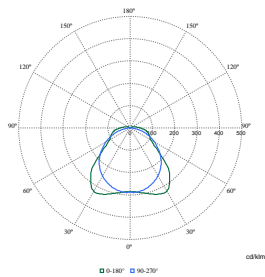

Polar Normal (separate) - 911401535691