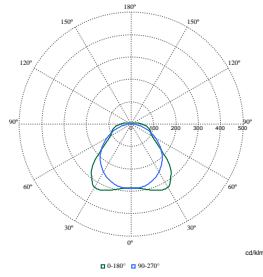

Polar Wide Diagrams

Polar Normal (separate) - WT120CI - 911401535391

Polar Normal (separate) - WT120CI - 911401535491

Polar Normal (separate) - WT120CI - 911401823680

Polar Normal (separate) - WT120CI - 911401823780