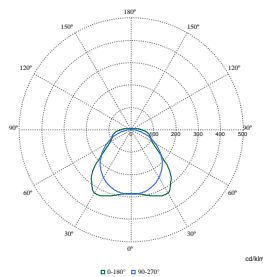

Polar Normal (separate) - WT120CI - 910505100054