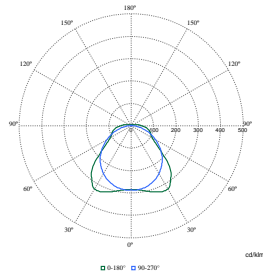

Polar Normal (separate) - WT120CI - 910505100062