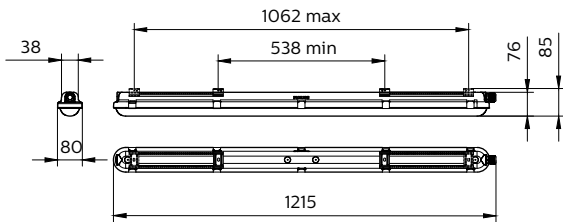

Versions

CoreLine Waterproof WT120C G2
PSU PCO -

PH All In CoreLine SPP e cat HR
911401814985

PH All In CoreLine SPP e cat HR
911401815085

CoreLine waterproof G2 (WT120C
G2), L1500

CoreLine Waterproof

Dimensional drawing