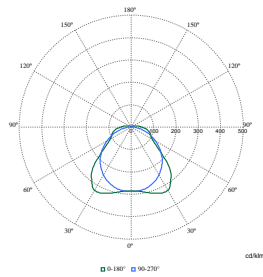

Polar Wide Diagrams

Polar Normal (separate) - WT120CI - 910505101272

Polar Normal (separate) - WT120CI - 910505100069

Polar Normal (separate) - WT120CI - 910505100036

Polar Normal (separate) - WT120CI - 910505100048