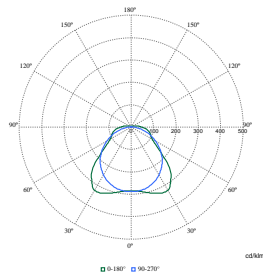

Polar Wide Diagrams

Polar Normal (separate) - WT120CI - 910505100070

Polar Normal (separate) - WT120CI - 910505100053

Polar Normal (separate) - WT120CI - 910505101269

Polar Normal (separate) - WT120CI - 910505101271