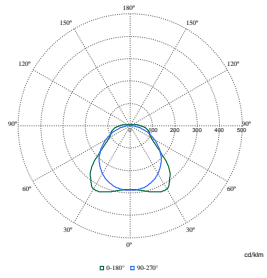

Polar Normal (separate) - WT120CI - 910505100059