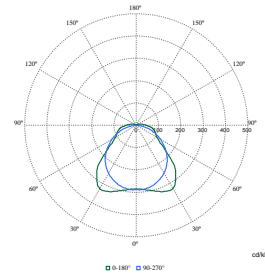

Polar Normal (separate) - 911401535591