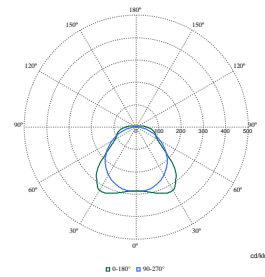

Polar Wide Diagrams

Polar Normal (separate) - WT120CI - 910505101272

Polar Normal (separate) - WT120CI - 910505100069

Polar Normal (separate) - WT120CI - 910505100036

Polar Normal (separate) - WT120CI - 910505100048