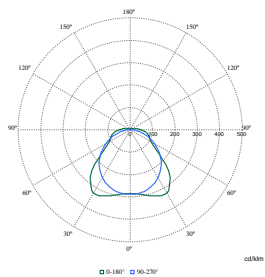

Polar Normal (separate) - WT120CI - 910505100042