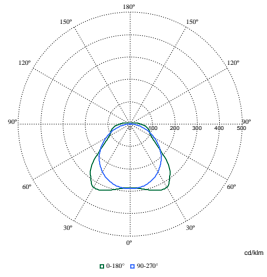

Polar Wide Diagrams

Polar Normal (separate) - WT120CI - 910505100061

Polar Normal (separate) - WT120CI - 910505100078

Polar Normal (separate) - WT120CI - 910505100047

Polar Normal (separate) - WT120CI - 910505100068