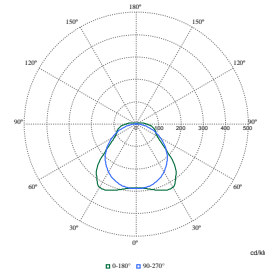

Polar Normal (separate) - WT120CI - 910505103013