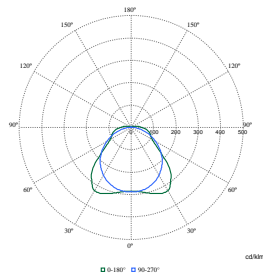

Order Code	Full Product Name	Produktfamiliencode
91686500	WT120C G2 LED34S/840 PSU TW3 L1500	WT130C
96267800	WT120C G2 LED34S/840 PSU MDU L1500	WT130C
88308200	WT120C G2 LED34S/840 PSD L1500	WT130C
85420300	WT120C G2 LED34S/840 PSU ELB3 L1500	WT130C
91688900	WT120C G2 LED60S/840 PSU TW3 L1500	WT130C
96275300	WT120C G2 LED60S/840 PSU MDU L1500	WT130C
88310500	WT120C G2 LED60S/840 PSD L1500	WT130C
85421000	WT120C G2 LED60S/840 PSU ELB3 L1500	WT130C
88314300	WT120C G2 LED60S/840 PSD ELB3 L1500	WT130C
40929600	WT120C G2 LED80S/840 PSD L1500	WT130C
96534800	WT120C G2 LED80S/840 WIA L1500	WT130C
75430099	WT120C G2 LED100S/840 PSU L1500	-
75435599	WT120C G2 LED100S/840 PSD L1500	-
75436299	WT120C G2 LED120S/840 PSD L1500	-
36934199	WT120C G2 LED34S/865 PSU L1500	-
50216199	WT120C G2 LED34S/840 PSU L1500 BN	-
50223999	WT120C G2 LED60S/840 PSU L1500 BN	-

Polar Wide Diagrams

Polar Normal (separate) - WT120CI - 910505100073