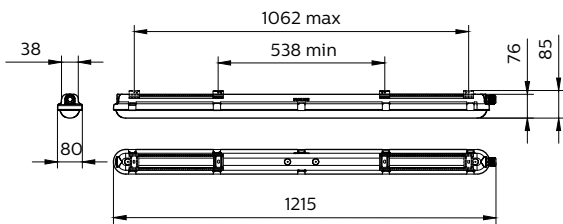

Versions

CoreLine Waterproof WT120C G2
PSU PCO -

PH All In CoreLine SPP e cat HR
911401815085

CoreLine Feuchtraumleuchte WT120C

Abmessungsskizzen

Produktdetails

CoreLine Waterproof WT120C G2
PCU-7DPP

CoreLine waterproof All in,
WT120C G2, easy lumen switch