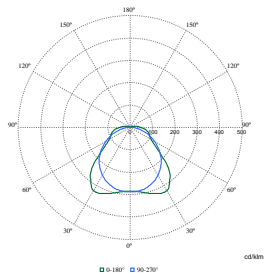

Order Code	Full Product Name	Produktfamiliencode
91686500	WT120C G2 LED34S/840 PSU TW3 L1500	WT130C
96267800	WT120C G2 LED34S/840 PSU MDU L1500	WT130C
88308200	WT120C G2 LED34S/840 PSD L1500	WT130C
85420300	WT120C G2 LED34S/840 PSU ELB3 L1500	WT130C
91688900	WT120C G2 LED60S/840 PSU TW3 L1500	WT130C
96275300	WT120C G2 LED60S/840 PSU MDU L1500	WT130C
88310500	WT120C G2 LED60S/840 PSD L1500	WT130C
85421000	WT120C G2 LED60S/840 PSU ELB3 L1500	WT130C
88314300	WT120C G2 LED60S/840 PSD ELB3 L1500	WT130C
40929600	WT120C G2 LED80S/840 PSD L1500	WT130C
96534800	WT120C G2 LED80S/840 WIA L1500	WT130C
75430099	WT120C G2 LED100S/840 PSU L1500	-
75435599	WT120C G2 LED100S/840 PSD L1500	-
75436299	WT120C G2 LED120S/840 PSD L1500	-
36934199	WT120C G2 LED34S/865 PSU L1500	-
50216199	WT120C G2 LED34S/840 PSU L1500 BN	-
50223999	WT120C G2 LED60S/840 PSU L1500 BN	-

Polar Wide Diagrams

Polar Normal (separate) - WT120CI - 910505100036