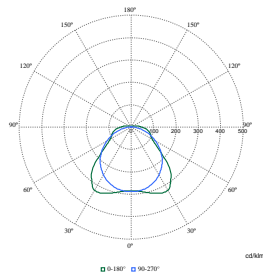

Polar Normal (separate) - WT120CI - 910505100066