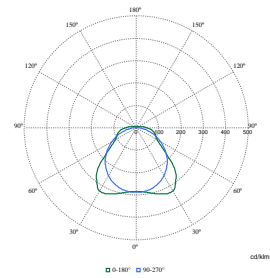

Polar Normal (separate) - WT120CI -
910505100062