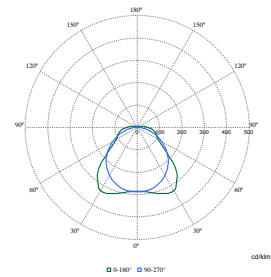

Order Code	Full Product Name	Produktfamiliencode
91686500	WT120C G2 LED34S/840 PSU TW3 L1500	WT130C
96267800	WT120C G2 LED34S/840 PSU MDU L1500	WT130C
88308200	WT120C G2 LED34S/840 PSD L1500	WT130C
85420300	WT120C G2 LED34S/840 PSU ELB3 L1500	WT130C
91688900	WT120C G2 LED60S/840 PSU TW3 L1500	WT130C
96275300	WT120C G2 LED60S/840 PSU MDU L1500	WT130C
88310500	WT120C G2 LED60S/840 PSD L1500	WT130C
85421000	WT120C G2 LED60S/840 PSU ELB3 L1500	WT130C
88314300	WT120C G2 LED60S/840 PSD ELB3 L1500	WT130C
40929600	WT120C G2 LED80S/840 PSD L1500	WT130C
96534800	WT120C G2 LED80S/840 WIA L1500	WT130C
75430099	WT120C G2 LED100S/840 PSU L1500	-
75435599	WT120C G2 LED100S/840 PSD L1500	-
75436299	WT120C G2 LED120S/840 PSD L1500	-
36934199	WT120C G2 LED34S/865 PSU L1500	-
50216199	WT120C G2 LED34S/840 PSU L1500 BN	-
50223999	WT120C G2 LED60S/840 PSU L1500 BN	-

Polar Wide Diagrams

Polar Normal (separate) - WT120CI - 910505100067