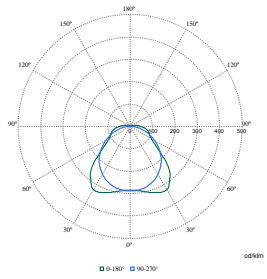

Polar Wide Diagrams

Polar Normal (separate) - WT120CI - 910505100072