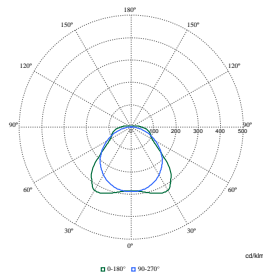

Polar Wide Diagrams

Polar Normal (separate) - WT120CI - 910505100053

Polar Normal (separate) - WT120CI - 910505101269

Polar Normal (separate) - WT120CI - 910505101271

Polar Normal (separate) - WT120CI - 910505101274