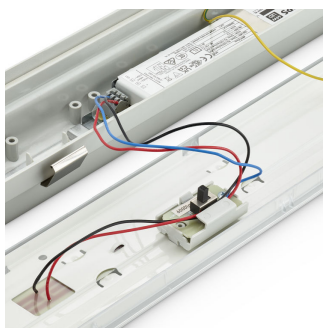

CoreLine waterproof All in,
WT120C G2, easy lumen switch

CoreLine Waterproof WT120C G2
PCU-3DPP

CoreLine Waterproof WT120C G2
PCU-10DPP

CoreLine Waterproof WT120C G2
PCU-9DPP

CoreLine Industriarmatur

Oplysninger om produktet