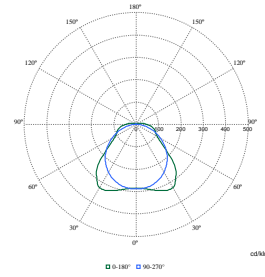

Polar Wide Diagrams

Polar Normal (separate) - WT120CI - 910505101272

Polar Normal (separate) - WT120CI - 910505100069

Polar Normal (separate) - WT120CI - 910505100036

Polar Normal (separate) - WT120CI - 910505100048