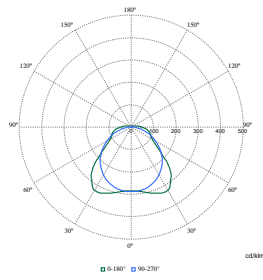

Polar Wide Diagrams

Polar Normal (separate) - WT120CI - 911401535391

Polar Normal (separate) - WT120CI - 911401535491

Polar Normal (separate) - WT120CI - 911401823680

Polar Normal (separate) - WT120CI - 911401823780