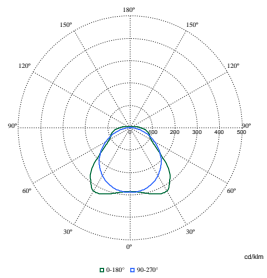

Polar Normal (separate) - WT120CI - 910505100050