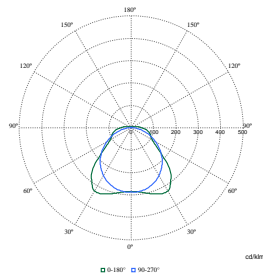

Polar Normal (separate) - WT120CI - 910505100054