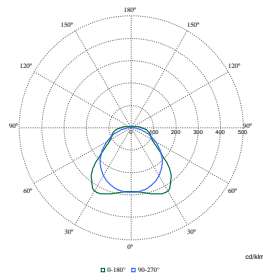

Polar Normal (separate) - WT120CI - 910505100061