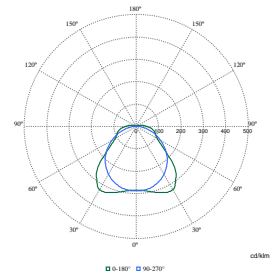

Polar Normal (separate) - WT120CI - 910505100049