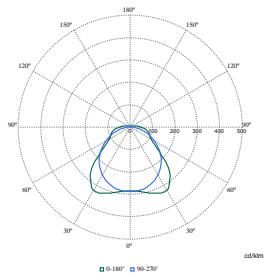

Polar Wide Diagrams

Polar Normal (separate) - WT120CI - 910505100072

Polar Normal (separate) - WT120CI - 910505100079

Polar Normal (separate) - WT120CI - 910505100049

Polar Normal (separate) - WT120CI - 910505100040