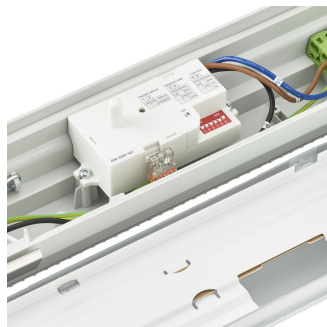

CoreLine waterproof G2 (WT120C
G2),MDU, Motion Detection Unit