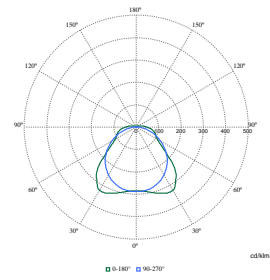

Polar Normal (separate) - WT120CI - 910505100064