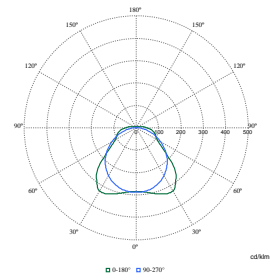

Polar Normal (separate) - WT120CI - 910505100041