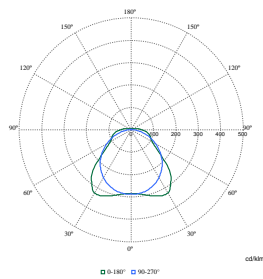

Polar Normal (separate) - null - 911401814985