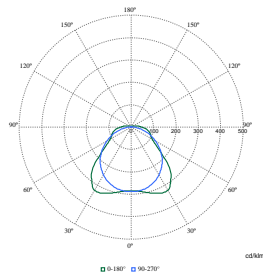

Polar Wide Diagrams

Polar Normal (separate) - WT120CI - 910505100072

Polar Normal (separate) - WT120CI - 910505100079

Polar Normal (separate) - WT120CI - 910505100049

Polar Normal (separate) - WT120CI - 910505100040