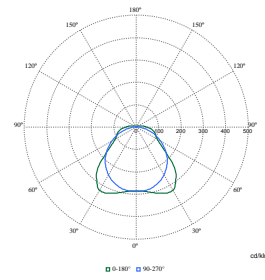

Polar Normal (separate) - null - 911401815887