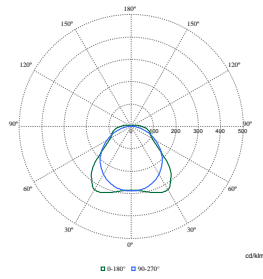

Polar Normal (separate) - WT120CI - 910505100079