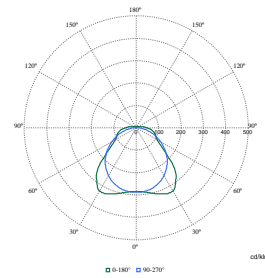

Polar Normal (separate) - WT120CI - 910505100057