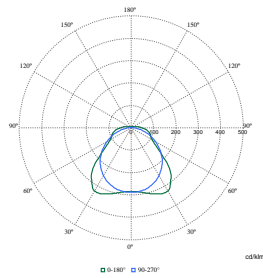

Polar Normal (separate) - WT120CI - 910505101273