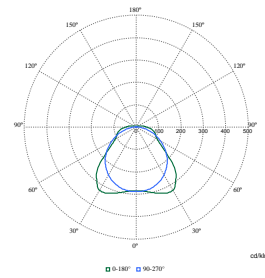

Polar Normal (separate) - WT120CI - 910505100067