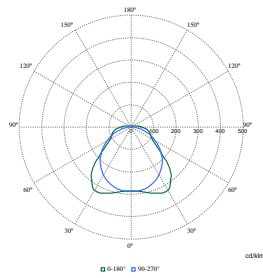

Polar Wide Diagrams

Polar Normal (separate) - WT120CI - 910505100078

Polar Normal (separate) - WT120CI - 910505100068

Polar Normal (separate) - WT120CI - 910505100060

Polar Normal (separate) - WT120CI - 910505100080