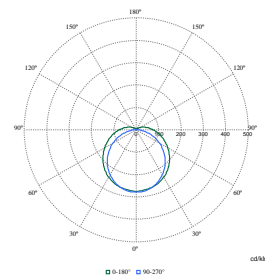

Polar Normal (separate) - null - 911401837480