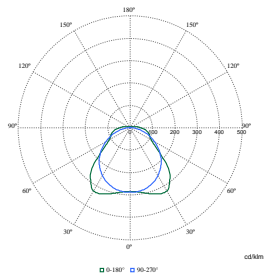

Polar Normal (separate) - WT120CI - 910505100042