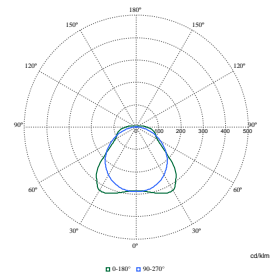

Polar Normal (separate) - WT120CI - 910505100038