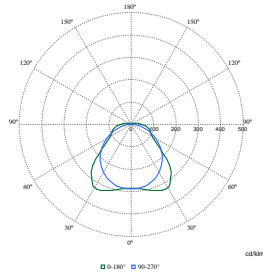

Polar Wide Diagrams

Polar Normal (separate) - WT120CI - 910505100078

Polar Normal (separate) - WT120CI - 910505100068

Polar Normal (separate) - WT120CI - 910505100060

Polar Normal (separate) - WT120CI - 910505100080