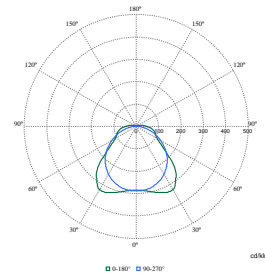

Polar Normal (separate) - WT120CI - 911401823680