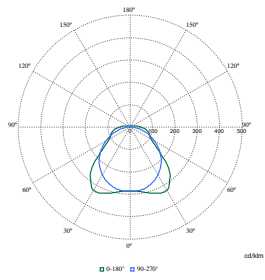

Polar Wide Diagrams

Polar Normal (separate) - WT120CI - 911401535391

Polar Normal (separate) - WT120CI - 911401535491

Polar Normal (separate) - WT120CI - 911401823680

Polar Normal (separate) - WT120CI - 911401823780