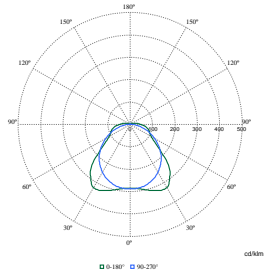

Polar Wide Diagrams

Polar Normal (separate) - WT120CI - 910505101272

Polar Normal (separate) - WT120CI - 910505100069

Polar Normal (separate) - WT120CI - 910505100036

Polar Normal (separate) - WT120CI - 910505100048