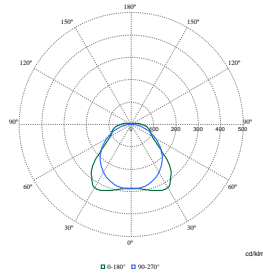

Polar Wide Diagrams

Polar Normal (separate) - WT120CI - 910505101272

Polar Normal (separate) - WT120CI - 910505100069

Polar Normal (separate) - WT120CI - 910505100036

Polar Normal (separate) - WT120CI - 910505100048