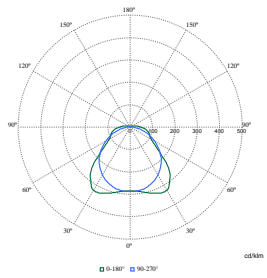

Polar Wide Diagrams

Polar Normal (separate) - WT120CI - 910505100053

Polar Normal (separate) - WT120CI - 910505101269

Polar Normal (separate) - WT120CI - 910505101271

Polar Normal (separate) - WT120CI - 910505101274