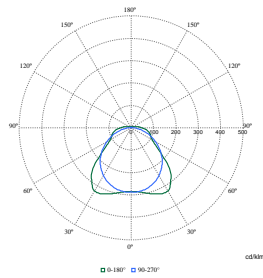

Polar Normal (separate) - WT120CI - 910505100076