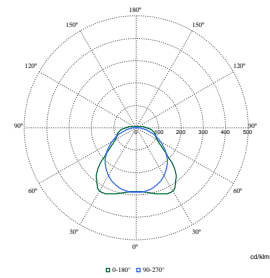

Polar Normal (separate) - WT120CI - 910505100070