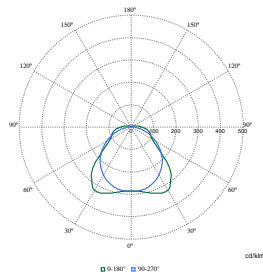

Polar Wide Diagrams

Polar Normal (separate) - WT120CI - 910505101272

Polar Normal (separate) - WT120CI - 910505100069

Polar Normal (separate) - WT120CI - 910505100036

Polar Normal (separate) - WT120CI - 910505100048