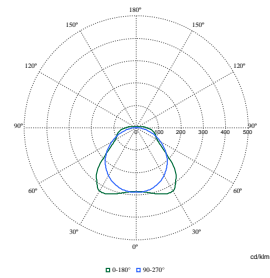

Polar Normal (separate) - WT120CI - 910505103015