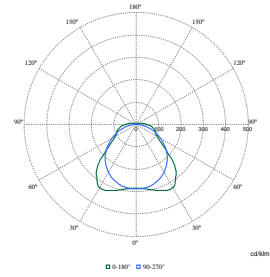

Polar Wide Diagrams

Polar Normal (separate) - WT120CI - 910505100078

Polar Normal (separate) - WT120CI - 910505100068

Polar Normal (separate) - WT120CI - 910505100060

Polar Normal (separate) - WT120CI - 910505100080