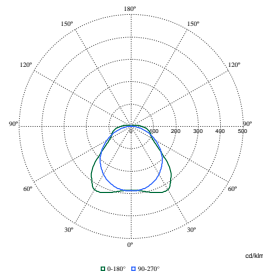

Polar Normal (separate) - WT120CI - 911401535491