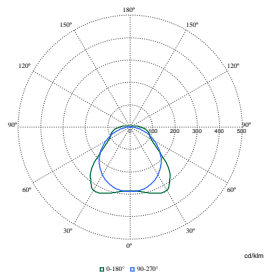

Polar Wide Diagrams

Polar Normal (separate) - WT120CI - 910505100078

Polar Normal (separate) - WT120CI - 910505100068

Polar Normal (separate) - WT120CI - 910505100060

Polar Normal (separate) - WT120CI - 910505100080