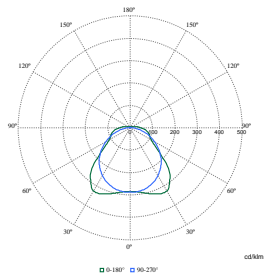

Polar Normal (separate) - WT120CI - 910505100062