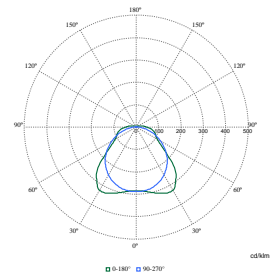

Polar Normal (separate) - WT120CI - 910505100059