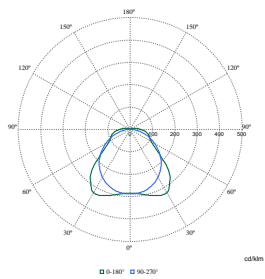

Polar Normal (separate) - null - 911401815687