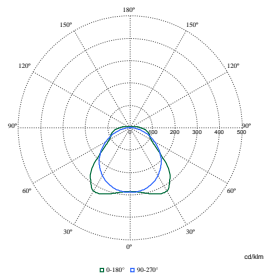

Polar Normal (separate) - WT120CI - 910505100051