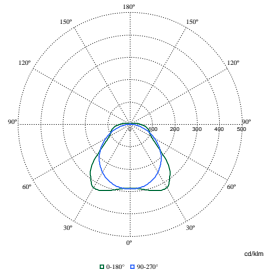

Polar Wide Diagrams

Polar Normal (separate) - WT120CI - 910505100078

Polar Normal (separate) - WT120CI - 910505100068

Polar Normal (separate) - WT120CI - 910505100060

Polar Normal (separate) - WT120CI - 910505100080