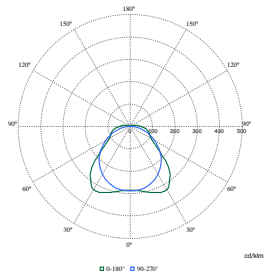

Polar Wide Diagrams

Polar Normal (separate) - WT120CI - 911401535391