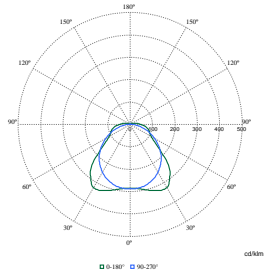

Polar Wide Diagrams

Polar Normal (separate) - null - 911401825985