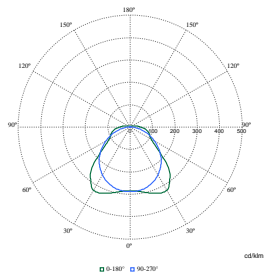

Polar Wide Diagrams

Polar Normal (separate) - WT120CI - 910505101272

Polar Normal (separate) - WT120CI - 910505100069

Polar Normal (separate) - WT120CI - 910505100036

Polar Normal (separate) - WT120CI - 910505100048