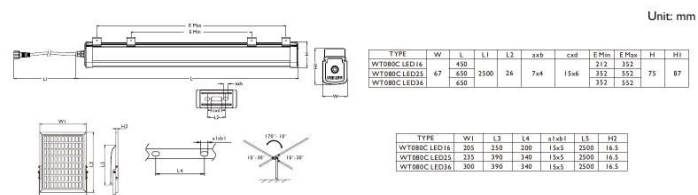

Dimensional drawing