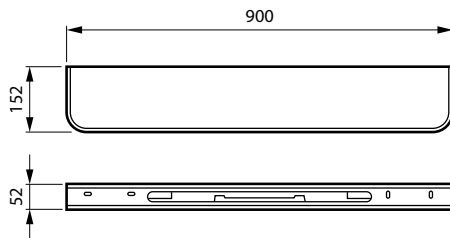

Dimensional drawing