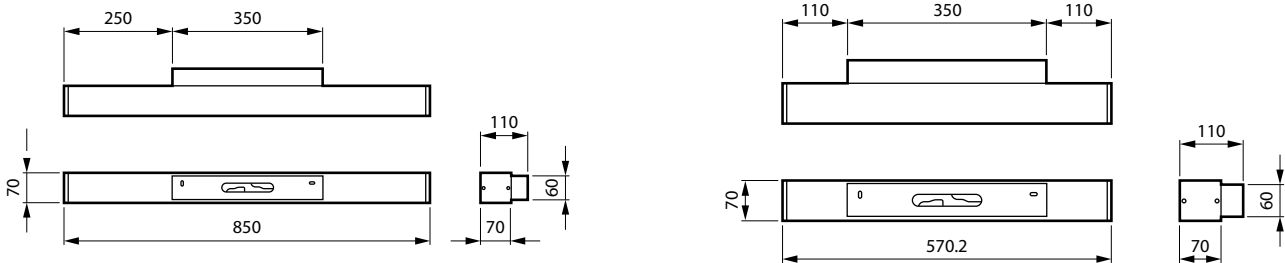

KeyLine Wall-mounted

Application

- Healthcare
- Hospitals and Care Centers

Warnings and Safety

- The product is IPX0 and, as such, is not protected against water ingress. Therefore, we strongly recommend that the environment in which the luminaire is to be installed is suitably checked.
- If the above advice is not taken and the luminaires are subject to water ingress, Philips / Signify cannot guarantee safe failure and the product warranty will become void.

Versions

KeyLine Wallmounted- WL350W

Dimensional drawing