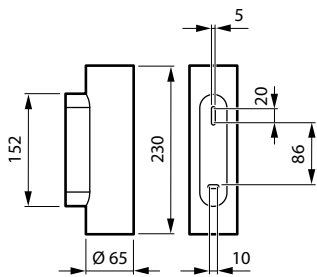

Maatschets

Productgegevens

WL322W Up- and downward light effect

WL321W Downward light effect

GreenSpace Evo Mini wandarmatuur

Productgegevens

WL322W Up- and downward light effect

WL321W Downward light effect