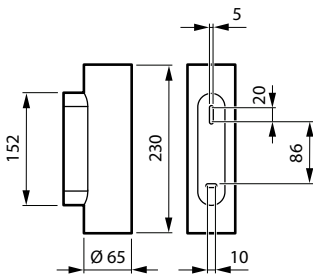

GreenSpace Evo Mini Wallmount

Features

- Serviceable and upgradeable with standard tools
- Reduced carbon footprint due to high efficacy
- Equipped with state-of-the-art PerfectAccent deep reflectors
- Connectivity options: Interact compatible DALI (DIA) and Wireless (WIA)
- Optional front glass (recommended for dusty environments)

Application

- Fashion
- Hospitality
- Residential

Warnings and Safety

- Cleaning of the optic should only be done with pressurized air. Touching the LED or reflector is forbidden. For food preparation areas and areas with high levels of dust, the use of the optional front glass is strongly advised, as it can be cleaned with a (dry) microfiber cloth

Versions

WL321W WL322W GreenSpace Evo
Mini Wallmount Black

WL321W WL322W GreenSpace Evo
Mini Wallmount White

Dimensional drawing