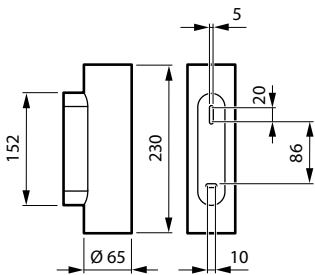

Versions

WL321W WL322W GreenSpace Evo
Mini Wallmount Black

WL321W WL322W GreenSpace Evo
Mini Wallmount Grey

Dimensional drawing

GreenSpace Evo Mini Wallmount

Product details

WL322W Up- and downward light effect