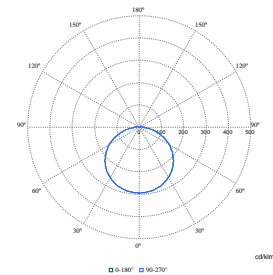

Polar Wide Diagrams

Polar Normal (separate) - 911401874087

Polar Normal (separate) - 911401873787

Polar Normal (separate) - 911401873887

CoreLine Wall-mounted

Polar Wide Diagrams

Polar Normal (separate) - 911401873687