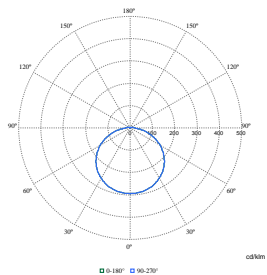

Polar Wide Diagrams

Polar Normal (separate) - 911401874087

Polar Normal (separate) - 911401873787

Polar Normal (separate) - 911401873887

CoreLine Wall-mounted

Polar Wide Diagrams

Polar Normal (separate) - 911401873687