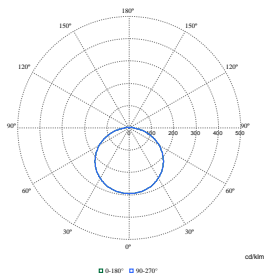

Polar Wide Diagrams

Polar Normal (separate) - 911401874087

Polar Normal (separate) - 911401873787

Polar Normal (separate) - 911401873887

CoreLine Wall-mounted

Polar Wide Diagrams

Polar Normal (separate) - 911401873687