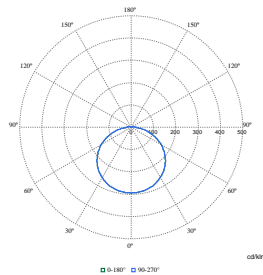

Polar Wide Diagrams

Polar Normal (separate) - 911401874087

Polar Normal (separate) - 911401873787

Polar Normal (separate) - 911401873887

CoreLine Wall-mounted

Polar Wide Diagrams

Polar Normal (separate) - 911401873687