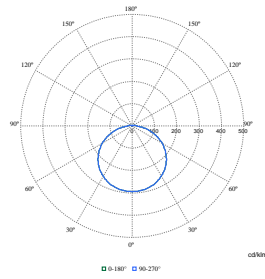

Polar Wide Diagrams

Polar Normal (separate) - 911401874087

Polar Normal (separate) - 911401873787

Polar Normal (separate) - 911401873887

CoreLine Wall-mounted

Polar Wide Diagrams

Polar Normal (separate) - 911401873687