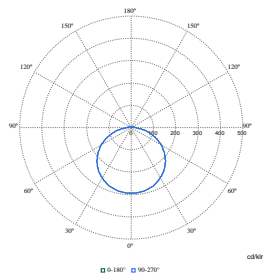

Polar Wide Diagrams

Polar Normal (separate) - 911401874087

Polar Normal (separate) - 911401873787

Polar Normal (separate) - 911401873887

CoreLine Wall-mounted

Polar Wide Diagrams

Polar Normal (separate) - 911401873687