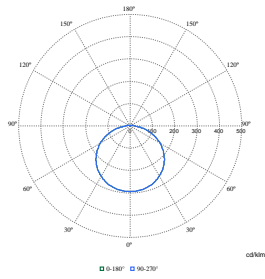

Polar Wide Diagrams

Polar Normal (separate) - 911401874087

Polar Normal (separate) - 911401873787

Polar Normal (separate) - 911401873887

CoreLine Wall-mounted

Polar Wide Diagrams

Polar Normal (separate) - 911401873687