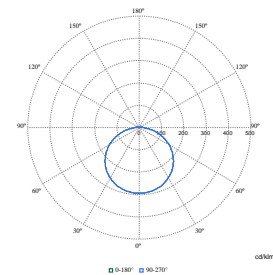

Polar Wide Diagrams

Polar Normal (separate) - 911401874087

Polar Normal (separate) - 911401873787

Polar Normal (separate) - 911401873887

CoreLine Wall-mounted

Polar Wide Diagrams

Polar Normal (separate) - 911401873687