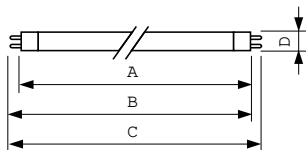

Dimensional drawing

Product	D (max)	A (max)	B (max)	B (min)	C (max)
TL Mini EL 6W/33-640 FAM/ 10X25BOX	16 mm	212.1 mm	219.2 mm	216.8 mm	226.3 mm
TL Mini EL 8W/33-640 FAM/ 10X25BOX	16 mm	288.3 mm	295.4 mm	293.0 mm	302.5 mm