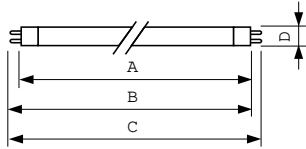

Small size fluorescent lamp

TL Mini Standard Colours

This TL Miniature lamp (tube diameter 16 mm) is a lamp with small dimensions, which enables system miniaturization and offers the possibility of operation on low-voltage DC supply. It is ideal for applications where space is limited but where color rendering and efficacy are not the most important factors, such as orientation, signage and emergency lighting.

TL Mini Standard Colours

Dimensional drawing

Product	D (max)	A (max)	B (max)	B (min)	C (max)
TL Mini EL 13W/33-640 FAM/10X25BOX	16 mm	516.9 mm	524.0 mm	521.6 mm	531.1 mm
TL Mini EL 4W/33-640 FAM/10X25BOX	16 mm	135.9 mm	143.0 mm	140.6 mm	150.1 mm
TL Mini EL 6W/33-640 FAM/10X25BOX	16 mm	212.1 mm	219.2 mm	216.8 mm	226.3 mm
TL Mini EL 8W/33-640 FAM/10X25BOX	16 mm	288.3 mm	295.4 mm	293.0 mm	302.5 mm