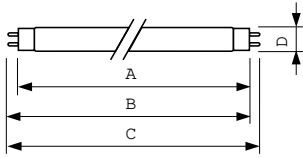

MASTER TL-D Food

Dimensional drawing

Product	D (max)	A (max)	B (max)	B (min)	C (max)
MASTER TL-D Food 18W/79 SLV/25	28 mm	589.8 mm	596.9 mm	594.5 mm	604 mm
MASTER TL-D Food 58W/79 SLV/25	28 mm	1,500 mm	1,507.1 mm	1,504.7 mm	1,514.2 mm