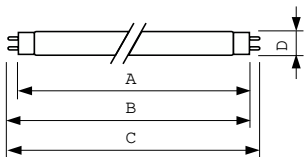

### Dimensional drawing

Product	D (max)	A (max)	B (max)	B (min)	C (max)
MASTER TL-D Food 18W/79 SLV/25	28 mm	589.8 mm	596.9 mm	594.5 mm	604 mm
MASTER TL-D Food 30W/79 SLV/25	28 mm	894.6 mm	901.7 mm	899.3 mm	908.8 mm
MASTER TL-D Food 36W/79 SLV/25	28 mm	1,199.4 mm	1,206.5 mm	1,204.1 mm	1,213.6 mm
MASTER TL-D Food 58W/79 SLV/25	28 mm	1,500 mm	1,507.1 mm	1,504.7 mm	1,514.2 mm