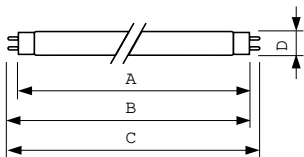

Dimensional drawing

Product	D (max)	A (max)	B (max)	B (min)	C (max)
MASTER TL-D Food 18W/79 SLV/25	28 mm	589.8 mm	596.9 mm	594.5 mm	604 mm
MASTER TL-D Food 30W/79 SLV/25	28 mm	894.6 mm	901.7 mm	899.3 mm	908.8 mm
MASTER TL-D Food 36W/79 SLV/25	28 mm	1,199.4 mm	1,206.5 mm	1,204.1 mm	1,213.6 mm
MASTER TL-D Food 58W/79 SLV/25	28 mm	1,500 mm	1,507.1 mm	1,504.7 mm	1,514.2 mm