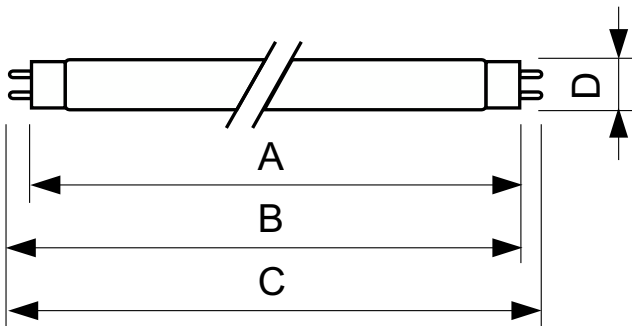

### Dimensional drawing

Product	D (max)	A (max)	B (max)	B (min)	C (max)
TL-D Colored 18W Yellow 1SL/25	28.0 mm	589.8 mm	596.9 mm	594.5 mm	604.0 mm