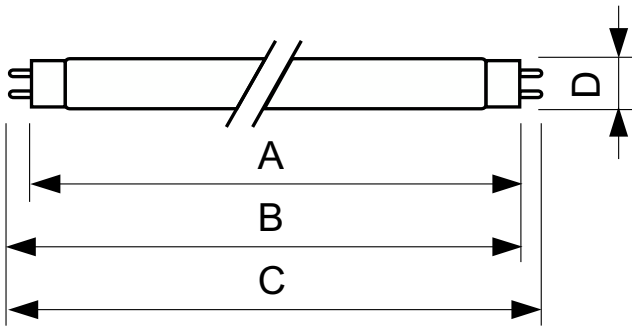

TL-D Colored

Versions

LPPR TL-DCOL Blue G13

LPPR TL-DCOL Yellow G13

Dimensional drawing

| Product | D (max) | A (max) | B (max) | B (min) | C (max) |
|--------------------------------|---------|------------|------------|------------|------------|
| TL-D Colored 18W Green 1SL/25 | 28.0 mm | 589.8 mm | 596.9 mm | 594.5 mm | 604.0 mm |
| TL-D Colored 18W Yellow 1SL/25 | 28.0 mm | 589.8 mm | 596.9 mm | 594.5 mm | 604.0 mm |
| TL-D Colored 36W Blue 1SL/25 | 28.0 mm | 1,199.4 mm | 1,206.5 mm | 1,204.1 mm | 1,213.6 mm |
| TL-D Colored 36W Green 1SL/25 | 28.0 mm | 1,199.4 mm | 1,206.5 mm | 1,204.1 mm | 1,213.6 mm |
| TL-D Colored 36W Yellow 1SL/25 | 28.0 mm | 1,199.4 mm | 1,206.5 mm | 1,204.1 mm | 1,213.6 mm |

General Information

Cap-Base G13

Controls and Dimming

Dimmable Yes

Mechanical and Housing

Bulb Shape T8

Light Technical

| Order Code | Full Product Name | Color Designation | Luminous Flux |
|--------------|-------------------------------|-------------------|---------------|
| 928048501805 | TL-D Colored 36W Blue 1SL/25 | Blue (B) | 960 lm |
| 928048001705 | TL-D Colored 18W Green 1SL/25 | Green (G) | 1,800 lm |
| 928048501705 | TL-D Colored 36W Green 1SL/25 | Green (G) | 4,300 lm |