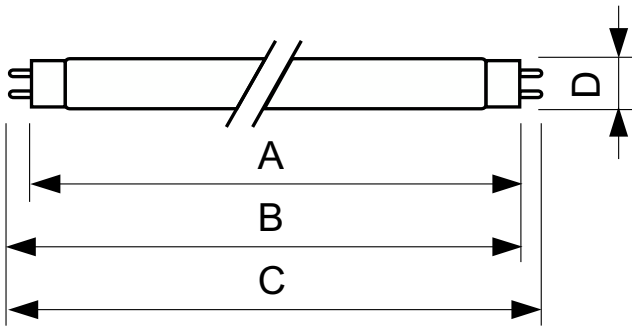

## Dimensional drawing

Product	D (max)	A (max)	B (max)	B (min)	C (max)
TL-D Colored 18W Blue 1SL/25	28.0 mm	589.8 mm	596.9 mm	594.5 mm	604.0 mm
TL-D Colored 18W Green 1SL/25	28.0 mm	589.8 mm	596.9 mm	594.5 mm	604.0 mm
TL-D Colored 18W Red 1SL/25	28.0 mm	589.8 mm	596.9 mm	594.5 mm	604.0 mm
TL-D Colored 18W Yellow 1SL/25	28.0 mm	589.8 mm	596.9 mm	594.5 mm	604.0 mm
TL-D Colored 36W Blue 1SL/25	28.0 mm	1,199.4 mm	1,206.5 mm	1,204.1 mm	1,213.6 mm
TL-D Colored 36W Green 1SL/25	28.0 mm	1,199.4 mm	1,206.5 mm	1,204.1 mm	1,213.6 mm
TL-D Colored 36W Red 1SL/25	28.0 mm	1,199.4 mm	1,206.5 mm	1,204.1 mm	1,213.6 mm
TL-D Colored 36W Yellow 1SL/25	28.0 mm	1,199.4 mm	1,206.5 mm	1,204.1 mm	1,213.6 mm
TL-D Colored 58W Blue 1SL/25	28.0 mm	1,500.0 mm	1,507.1 mm	1,504.7 mm	1,514.2 mm
TL-D Colored 58W Green 1SL/25	28.0 mm	1,500.0 mm	1,507.1 mm	1,504.7 mm	1,514.2 mm
TL-D Colored 58W Red 1SL/25	28.0 mm	1,500.0 mm	1,507.1 mm	1,504.7 mm	1,514.2 mm
TL-D Colored 58W Yellow 1SL/25	28.0 mm	1,500.0 mm	1,507.1 mm	1,504.7 mm	1,514.2 mm