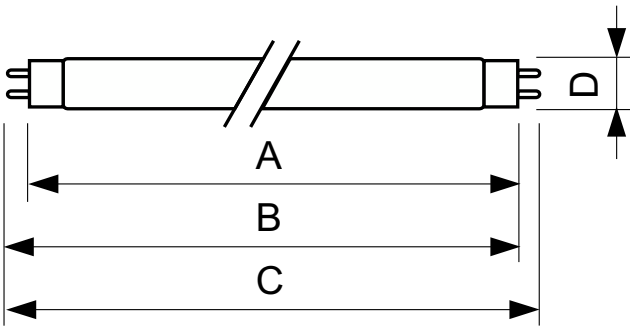

## Dimensional drawing

Product	D (max)	A (max)	B (max)	B (min)	C (max)
TL-D Colored 18W Blue 1SL/25	28.0 mm	589.8 mm	596.9 mm	594.5 mm	604.0 mm
TL-D Colored 18W Green 1SL/25	28.0 mm	589.8 mm	596.9 mm	594.5 mm	604.0 mm
TL-D Colored 18W Red 1SL/25	28.0 mm	589.8 mm	596.9 mm	594.5 mm	604.0 mm
TL-D Colored 18W Yellow 1SL/25	28.0 mm	589.8 mm	596.9 mm	594.5 mm	604.0 mm
TL-D Colored 36W Blue 1SL/25	28.0 mm	1,199.4 mm	1,206.5 mm	1,204.1 mm	1,213.6 mm
TL-D Colored 36W Green 1SL/25	28.0 mm	1,199.4 mm	1,206.5 mm	1,204.1 mm	1,213.6 mm
TL-D Colored 36W Red 1SL/25	28.0 mm	1,199.4 mm	1,206.5 mm	1,204.1 mm	1,213.6 mm
TL-D Colored 36W Yellow 1SL/25	28.0 mm	1,199.4 mm	1,206.5 mm	1,204.1 mm	1,213.6 mm
TL-D Colored 58W Blue 1SL/25	28.0 mm	1,500.0 mm	1,507.1 mm	1,504.7 mm	1,514.2 mm
TL-D Colored 58W Green 1SL/25	28.0 mm	1,500.0 mm	1,507.1 mm	1,504.7 mm	1,514.2 mm
TL-D Colored 58W Red 1SL/25	28.0 mm	1,500.0 mm	1,507.1 mm	1,504.7 mm	1,514.2 mm
TL-D Colored 58W Yellow 1SL/25	28.0 mm	1,500.0 mm	1,507.1 mm	1,504.7 mm	1,514.2 mm