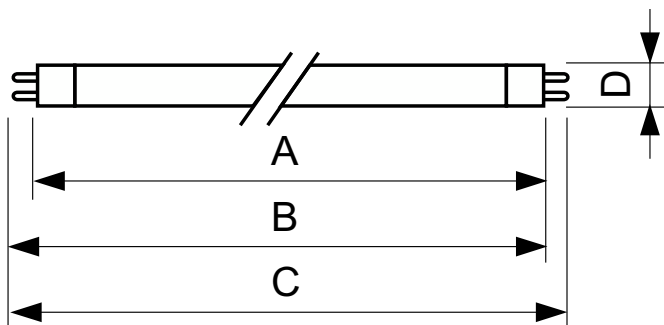

## Versions

28 W G5 Cool white Linear  
fluorescent tube - RFT

28 W G5 Warm white Linear  
fluorescent tube - RFT

14 W G5 Warm white Linear  
fluorescent tube - RFT

28 W G5 Cool daylight Linear  
fluorescent tube - RFT

## Schéma dimensionnel

Product	D (max)	A (max)	B (max)	B (min)	C (max)
14 W G5 Cool daylight Linear fluorescent tube	17,0 mm	549,0 mm	556,1 mm	553,7 mm	563,2 mm
14 W G5 Cool white Linear fluorescent tube	17,0 mm	549,0 mm	556,1 mm	553,7 mm	563,2 mm
14 W G5 Warm white Linear fluorescent tube	17,0 mm	549,0 mm	556,1 mm	553,7 mm	563,2 mm
28 W G5 Cool daylight Linear fluorescent tube	17,0 mm	1 149,0 mm	1 156,1 mm	1 153,7 mm	1 163,2 mm
28 W G5 Cool white Linear fluorescent tube	17,0 mm	1 149,0 mm	1 156,1 mm	1 153,7 mm	1 163,2 mm
28 W G5 Warm white Linear fluorescent tube	17,0 mm	1 149,0 mm	1 156,1 mm	1 153,7 mm	1 163,2 mm
TL5 Essential 14W/827 1SL/40	17,0 mm	549,0 mm	556,1 mm	553,7 mm	563,2 mm
TL5 Essential 28W/827 1SL/40	17,0 mm	1 149,0 mm	1 156,1 mm	1 153,7 mm	1 163,2 mm
TL5 Essential 28W/830 1SL/40	17,0 mm	1 149,0 mm	1 156,1 mm	1 153,7 mm	1 163,2 mm