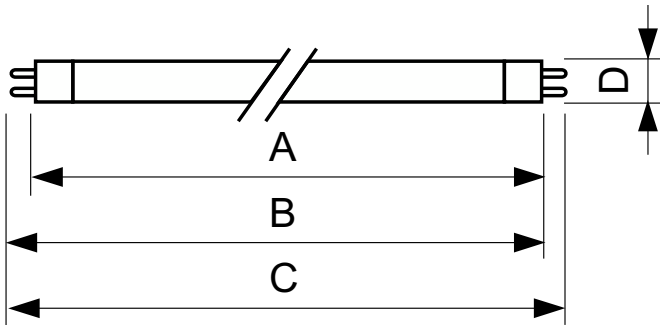

TL5 Essential HE Super 80

Versions

28 W G5 Cool white Linear
fluorescent tube - RFT

28 W G5 Warm white Linear
fluorescent tube - RFT

28 W G5 Cool daylight Linear
fluorescent tube - RFT

14 W G5 Cool daylight Linear
fluorescent tube - RFT

14 W G5 Cool white Linear
fluorescent tube - RFT

Plano de dimensiones

Product	D (max)	A (max)	B (max)	B (min)	C (max)
14 W G5 Cool daylight Linear fluorescent tube	17.0 mm	549.0 mm	556.1 mm	553.7 mm	563.2 mm
14 W G5 Cool white Linear fluorescent tube	17.0 mm	549.0 mm	556.1 mm	553.7 mm	563.2 mm
28 W G5 Cool daylight Linear fluorescent tube	17.0 mm	1,149.0 mm	1,156.1 mm	1,153.7 mm	1,163.2 mm
28 W G5 Cool white Linear fluorescent tube	17.0 mm	1,149.0 mm	1,156.1 mm	1,153.7 mm	1,163.2 mm
28 W G5 Warm white Linear fluorescent tube	17.0 mm	1,149.0 mm	1,156.1 mm	1,153.7 mm	1,163.2 mm

Detalles del producto

14 W G5 Cool white Linear
fluorescent tube - D1_

TL5 Essential HE Super 80

Información general

Tapa-base	G5
Vida útil nominal	15,000 hora(s)

Información técnica sobre la luz

Índice de producción de color (IRC)	82
-------------------------------------	----