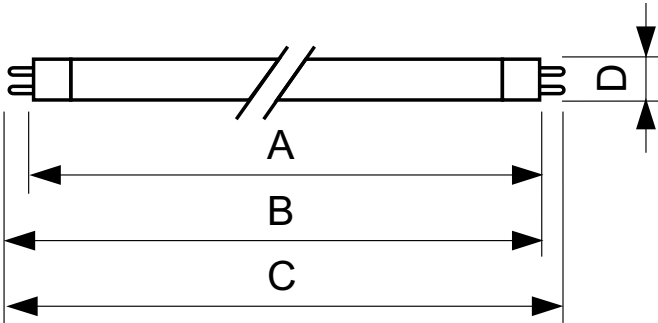

Versions

28 W G5 Cool white Linear
fluorescent tube - RFT

28 W G5 Warm white Linear
fluorescent tube - RFT

14 W G5 Warm white Linear
fluorescent tube - RFT

28 W G5 Cool daylight Linear
fluorescent tube - RFT

14 W G5 Cool daylight Linear
fluorescent tube - RFT

14 W G5 Cool white Linear
fluorescent tube - RFT

Dimensional drawing

Product	D (max)	A (max)	B (max)	B (min)	C (max)
14 W G5 Cool daylight Linear fluorescent tube	17.0 mm	549.0 mm	556.1 mm	553.7 mm	563.2 mm
14 W G5 Cool white Linear fluorescent tube	17.0 mm	549.0 mm	556.1 mm	553.7 mm	563.2 mm
14 W G5 Warm white Linear fluorescent tube	17.0 mm	549.0 mm	556.1 mm	553.7 mm	563.2 mm
28 W G5 Cool daylight Linear fluorescent tube	17.0 mm	1,149.0 mm	1,156.1 mm	1,153.7 mm	1,163.2 mm
28 W G5 Cool white Linear fluorescent tube	17.0 mm	1,149.0 mm	1,156.1 mm	1,153.7 mm	1,163.2 mm
28 W G5 Warm white Linear fluorescent tube	17.0 mm	1,149.0 mm	1,156.1 mm	1,153.7 mm	1,163.2 mm
TL5 Essential 21W/830 1SL/40	17.0 mm	849.0 mm	856.1 mm	853.7 mm	863.2 mm
TL5 Essential 21W/840 1SL/40	17.0 mm	849.0 mm	856.1 mm	853.7 mm	863.2 mm
TL5 Essential 21W/865 1SL/40	17.0 mm	849.0 mm	856.1 mm	853.7 mm	863.2 mm