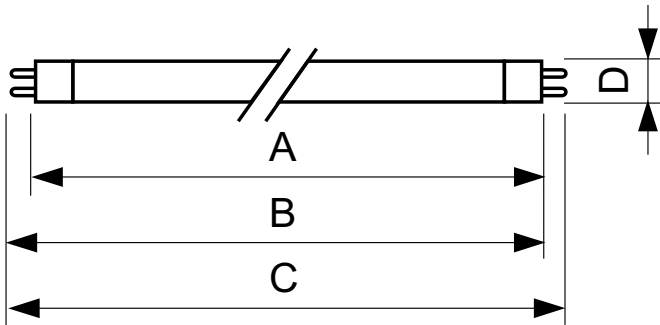

## Versions

28 W G5 Cool white Linear  
fluorescent tube - RFT

28 W G5 Warm white Linear  
fluorescent tube - RFT

14 W G5 Warm white Linear  
fluorescent tube - RFT

28 W G5 Cool daylight Linear  
fluorescent tube - RFT

## Dimensional drawing

Product	D (max)	A (max)	B (max)	B (min)	C (max)
14 W G5 Cool daylight Linear fluorescent tube	17.0 mm	549.0 mm	556.1 mm	553.7 mm	563.2 mm
14 W G5 Warm white Linear fluorescent tube	17.0 mm	549.0 mm	556.1 mm	553.7 mm	563.2 mm
28 W G5 Cool daylight Linear fluorescent tube	17.0 mm	1,149.0 mm	1,156.1 mm	1,153.7 mm	1,163.2 mm
28 W G5 Cool white Linear fluorescent tube	17.0 mm	1,149.0 mm	1,156.1 mm	1,153.7 mm	1,163.2 mm
28 W G5 Warm white Linear fluorescent tube	17.0 mm	1,149.0 mm	1,156.1 mm	1,153.7 mm	1,163.2 mm
TL5 Essential 14W/827 1SL/40	17.0 mm	549.0 mm	556.1 mm	553.7 mm	563.2 mm
TL5 Essential 21W/830 1SL/40	17.0 mm	849.0 mm	856.1 mm	853.7 mm	863.2 mm
TL5 Essential 21W/865 1SL/40	17.0 mm	849.0 mm	856.1 mm	853.7 mm	863.2 mm