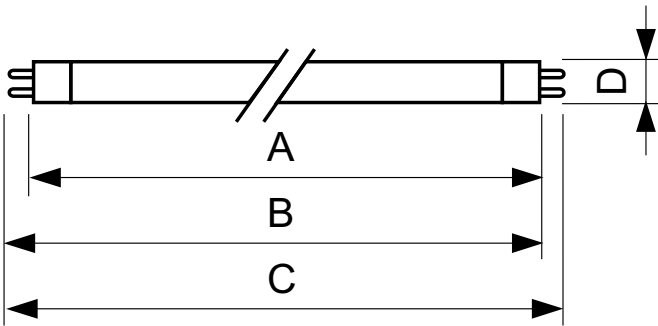

14 W G5 Cool daylight Linear
fluorescent tube - RFT

LPPR TL5ESS8

14 W G5 Cool white Linear
fluorescent tube - RFT

Dimensional drawing

Product	D (max)	A (max)	B (max)	B (min)	C (max)
14 W G5 Cool daylight Linear fluorescent tube	17.0 mm	549.0 mm	556.1 mm	553.7 mm	563.2 mm
14 W G5 Cool white Linear fluorescent tube	17.0 mm	549.0 mm	556.1 mm	553.7 mm	563.2 mm
14 W G5 Warm white Linear fluorescent tube	17.0 mm	549.0 mm	556.1 mm	553.7 mm	563.2 mm
28 W G5 Cool daylight Linear fluorescent tube	17.0 mm	1,149.0 mm	1,156.1 mm	1,153.7 mm	1,163.2 mm
28 W G5 Cool white Linear fluorescent tube	17.0 mm	1,149.0 mm	1,156.1 mm	1,153.7 mm	1,163.2 mm
28 W G5 Warm white Linear fluorescent tube	17.0 mm	1,149.0 mm	1,156.1 mm	1,153.7 mm	1,163.2 mm
TL5 Essential 21W/865 1SL/40	17.0 mm	849.0 mm	856.1 mm	853.7 mm	863.2 mm

Product details

14 W G5 Cool white Linear
fluorescent tube - D1_

TL5 Essential HE Super 80

General Information	
Cap-Base	G5
Light Technical	
Color rendering index (CRI)	82
Operating and Electrical	
Lamp Current (Nom)	0.170 A
Controls and Dimming	
Dimmable	No
Mechanical and Housing	
Bulb Shape	T5
Approval and Application	
Mercury (Hg) Content (Nom)	2.0 mg