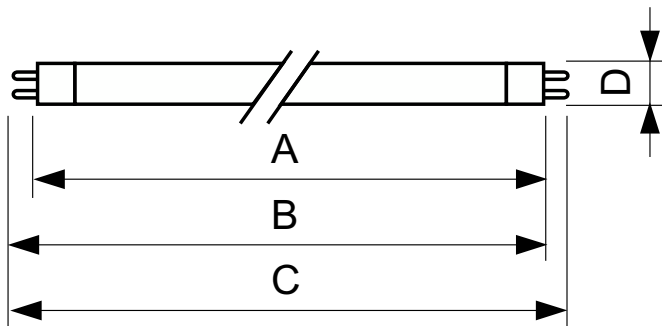

## Dimensional drawing

Product	D (max)	A (max)	B (max)	B (min)	C (max)
14 W G5 Cool daylight Linear fluorescent tube	17.0 mm	549.0 mm	556.1 mm	553.7 mm	563.2 mm
14 W G5 Cool white Linear fluorescent tube	17.0 mm	549.0 mm	556.1 mm	553.7 mm	563.2 mm
14 W G5 Warm white Linear fluorescent tube	17.0 mm	549.0 mm	556.1 mm	553.7 mm	563.2 mm
28 W G5 Cool daylight Linear fluorescent tube	17.0 mm	1,149.0 mm	1,156.1 mm	1,153.7 mm	1,163.2 mm
28 W G5 Cool white Linear fluorescent tube	17.0 mm	1,149.0 mm	1,156.1 mm	1,153.7 mm	1,163.2 mm
28 W G5 Warm white Linear fluorescent tube	17.0 mm	1,149.0 mm	1,156.1 mm	1,153.7 mm	1,163.2 mm
TL5 Essential 21W/865 1SL/40	17.0 mm	849.0 mm	856.1 mm	853.7 mm	863.2 mm