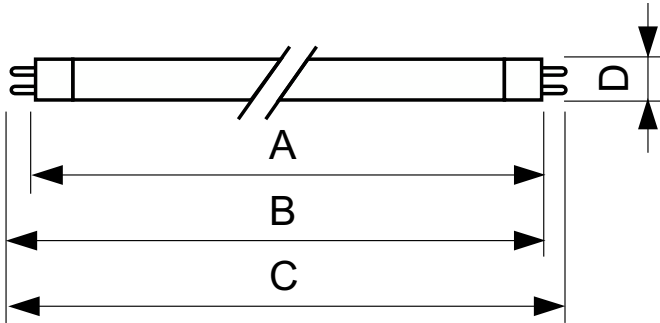

14 W G5 Cool daylight Linear
fluorescent tube - RFT

14 W G5 Cool white Linear
fluorescent tube - RFT

Dimensional drawing

Product	D (max)	A (max)	B (max)	B (min)	C (max)
14 W G5 Cool daylight Linear fluorescent tube	17.0 mm	549.0 mm	556.1 mm	553.7 mm	563.2 mm
14 W G5 Cool white Linear fluorescent tube	17.0 mm	549.0 mm	556.1 mm	553.7 mm	563.2 mm
14 W G5 Warm white Linear fluorescent tube	17.0 mm	549.0 mm	556.1 mm	553.7 mm	563.2 mm
28 W G5 Cool daylight Linear fluorescent tube	17.0 mm	1,149.0 mm	1,156.1 mm	1,153.7 mm	1,163.2 mm
28 W G5 Cool white Linear fluorescent tube	17.0 mm	1,149.0 mm	1,156.1 mm	1,153.7 mm	1,163.2 mm
28 W G5 Warm white Linear fluorescent tube	17.0 mm	1,149.0 mm	1,156.1 mm	1,153.7 mm	1,163.2 mm
TL5 Essential 14W/827 1SL/40	17.0 mm	549.0 mm	556.1 mm	553.7 mm	563.2 mm
TL5 Essential 14W/830 1SL/40	17.0 mm	549.0 mm	556.1 mm	553.7 mm	563.2 mm
TL5 Essential 14W/840 1SL/40	17.0 mm	549.0 mm	556.1 mm	553.7 mm	563.2 mm
TL5 Essential 14W/865 1SL/40	17.0 mm	549.0 mm	556.1 mm	553.7 mm	563.2 mm
TL5 Essential 21W/827 1SL/40	17.0 mm	849.0 mm	856.1 mm	853.7 mm	863.2 mm
TL5 Essential 21W/830 1SL/40	17.0 mm	849.0 mm	856.1 mm	853.7 mm	863.2 mm
TL5 Essential 21W/840 1SL/40	17.0 mm	849.0 mm	856.1 mm	853.7 mm	863.2 mm
TL5 Essential 21W/840 1SL/40	17.0 mm	849.0 mm	856.1 mm	853.7 mm	863.2 mm
TL5 Essential 21W/840 1SL/40	17.0 mm	849.0 mm	856.1 mm	853.7 mm	863.2 mm
TL5 Essential 21W/865 1SL/40	17.0 mm	849.0 mm	856.1 mm	853.7 mm	863.2 mm
TL5 Essential 21W/865 1SL/40	17.0 mm	849.0 mm	856.1 mm	853.7 mm	863.2 mm
TL5 Essential 28W/827 1SL/40	17.0 mm	1,149.0 mm	1,156.1 mm	1,153.7 mm	1,163.2 mm
TL5 Essential 28W/830 1SL/40	17.0 mm	1,149.0 mm	1,156.1 mm	1,153.7 mm	1,163.2 mm
TL5 Essential 28W/840 1SL/40	17.0 mm	1,149.0 mm	1,156.1 mm	1,153.7 mm	1,163.2 mm
TL5 Essential 28W/865 1SL/40	17.0 mm	1,149.0 mm	1,156.1 mm	1,153.7 mm	1,163.2 mm