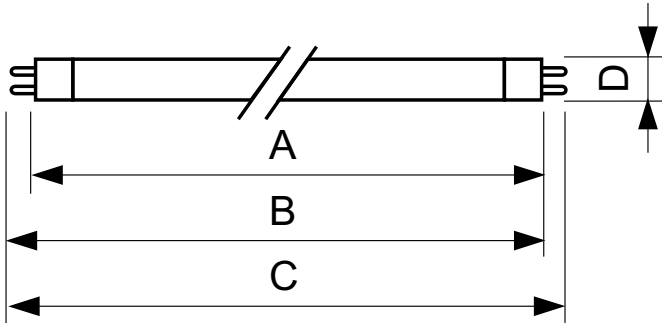

14 W G5 Cool daylight Linear
fluorescent tube - RFT

14 W G5 Cool white Linear
fluorescent tube - RFT

Dimensional drawing

Product	D (max)	A (max)	B (max)	B (min)	C (max)
14 W G5 Cool daylight Linear fluorescent tube	17.0 mm	549.0 mm	556.1 mm	553.7 mm	563.2 mm
14 W G5 Cool white Linear fluorescent tube	17.0 mm	549.0 mm	556.1 mm	553.7 mm	563.2 mm
14 W G5 Warm white Linear fluorescent tube	17.0 mm	549.0 mm	556.1 mm	553.7 mm	563.2 mm
28 W G5 Cool daylight Linear fluorescent tube	17.0 mm	1,149.0 mm	1,156.1 mm	1,153.7 mm	1,163.2 mm
28 W G5 Cool white Linear fluorescent tube	17.0 mm	1,149.0 mm	1,156.1 mm	1,153.7 mm	1,163.2 mm
28 W G5 Warm white Linear fluorescent tube	17.0 mm	1,149.0 mm	1,156.1 mm	1,153.7 mm	1,163.2 mm
TL5 Essential 14W/827 1SL/40	17.0 mm	549.0 mm	556.1 mm	553.7 mm	563.2 mm
TL5 Essential 14W/830 1SL/40	17.0 mm	549.0 mm	556.1 mm	553.7 mm	563.2 mm
TL5 Essential 14W/840 1SL/40	17.0 mm	549.0 mm	556.1 mm	553.7 mm	563.2 mm
TL5 Essential 14W/865 1SL/40	17.0 mm	549.0 mm	556.1 mm	553.7 mm	563.2 mm
TL5 Essential 21W/827 1SL/40	17.0 mm	849.0 mm	856.1 mm	853.7 mm	863.2 mm
TL5 Essential 21W/830 1SL/40	17.0 mm	849.0 mm	856.1 mm	853.7 mm	863.2 mm
TL5 Essential 21W/840 1SL/40	17.0 mm	849.0 mm	856.1 mm	853.7 mm	863.2 mm
TL5 Essential 21W/840 1SL/40	17.0 mm	849.0 mm	856.1 mm	853.7 mm	863.2 mm
TL5 Essential 21W/840 1SL/40	17.0 mm	849.0 mm	856.1 mm	853.7 mm	863.2 mm
TL5 Essential 21W/865 1SL/40	17.0 mm	849.0 mm	856.1 mm	853.7 mm	863.2 mm
TL5 Essential 21W/865 1SL/40	17.0 mm	849.0 mm	856.1 mm	853.7 mm	863.2 mm
TL5 Essential 28W/827 1SL/40	17.0 mm	1,149.0 mm	1,156.1 mm	1,153.7 mm	1,163.2 mm
TL5 Essential 28W/830 1SL/40	17.0 mm	1,149.0 mm	1,156.1 mm	1,153.7 mm	1,163.2 mm
TL5 Essential 28W/840 1SL/40	17.0 mm	1,149.0 mm	1,156.1 mm	1,153.7 mm	1,163.2 mm
TL5 Essential 28W/865 1SL/40	17.0 mm	1,149.0 mm	1,156.1 mm	1,153.7 mm	1,163.2 mm