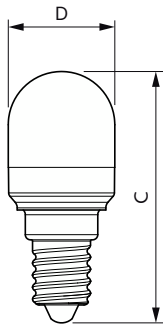

## Plano de dimensiones

Product	D	C
LED 15W T25 E14 WW FR ND RF 1SRT6	25 mm	59 mm